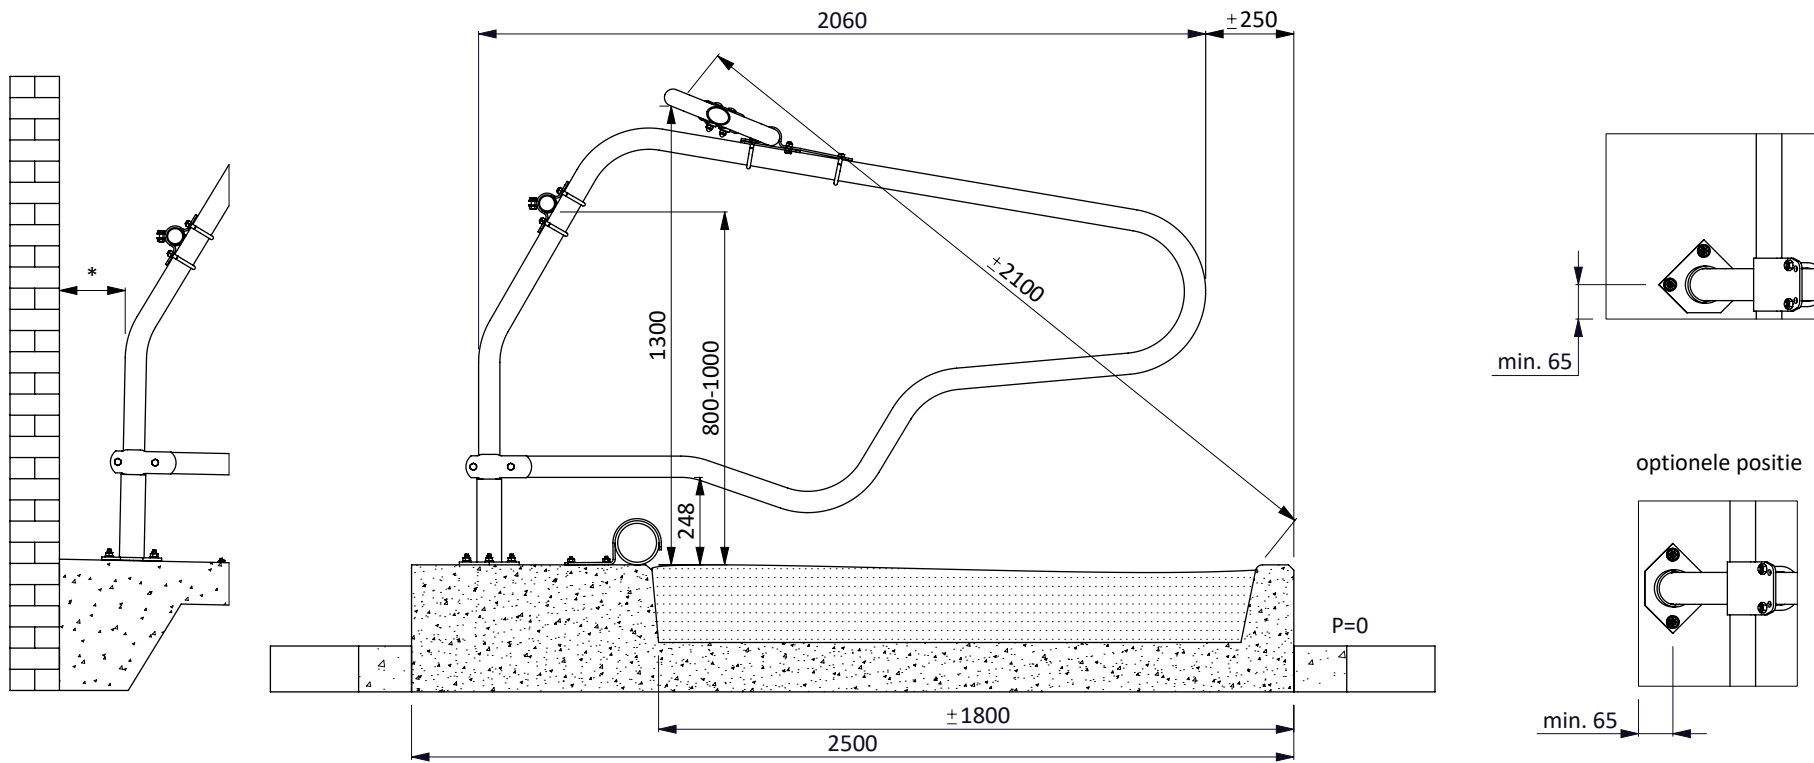

* In case of measurements between 200 and 450 mm, the space needs to be filled to avoid cows from being trapped

item no.	description
01921xx	waved neck bar, complete - 2x...cm
0407050	shoulder rail strap clamp 48x60 mm
0409020	strap clamp 48x60mm
0421015	tube clamp coupling 48mm
1015600	tube 48mm, length 6m, galvanized
1111240	floor anchor, hot dip galv. - M12x106

freestall div. PROFIT 206

Number:	0110510-A
Unit:	mm
Date:	23-11-2016

Tekening blijft ons eigendom en mag niet gekopieerd, aan derden getoond of op andere wijze worden gebruikt. Aan de gegevens op deze tekening kunnen geen rechten worden ontleend.