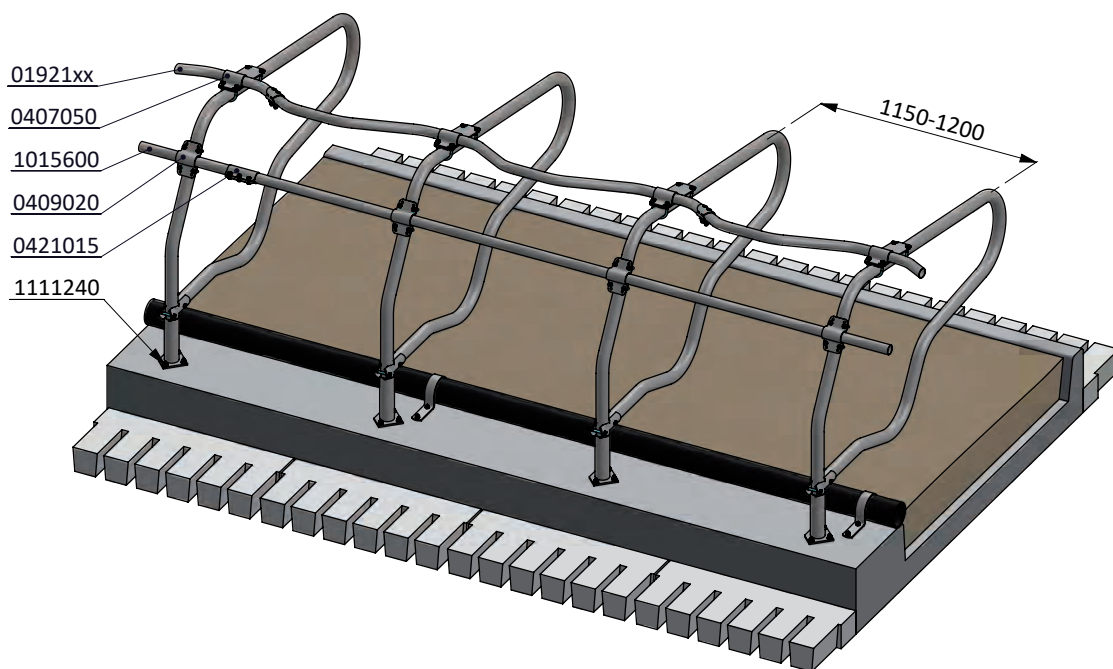

item no.	description
0407050	shoulder rail strap clamp 48x60 mm
0409020	strap clamp 48x60mm
0421015	tube clamp coupling 48mm
1015600	tube 48mm, length 6m, galvanized
1111240	floor anchor, hot dip galv. - M12x106

optionele positie

min. 65

**\* In case of measurements between 200 and 450 mm, the space needs to be filled to avoid cows from being trapped**

item no.	description
01921xx	waved neck bar, complete - 2x...cm
0407050	shoulder rail strap clamp 48x60 mm
0409020	strap clamp 48x60mm
0421015	tube clamp coupling 48mm
1015600	tube 48mm, length 6m, galvanized
1111240	floor anchor, hot dip galv. - M12x106