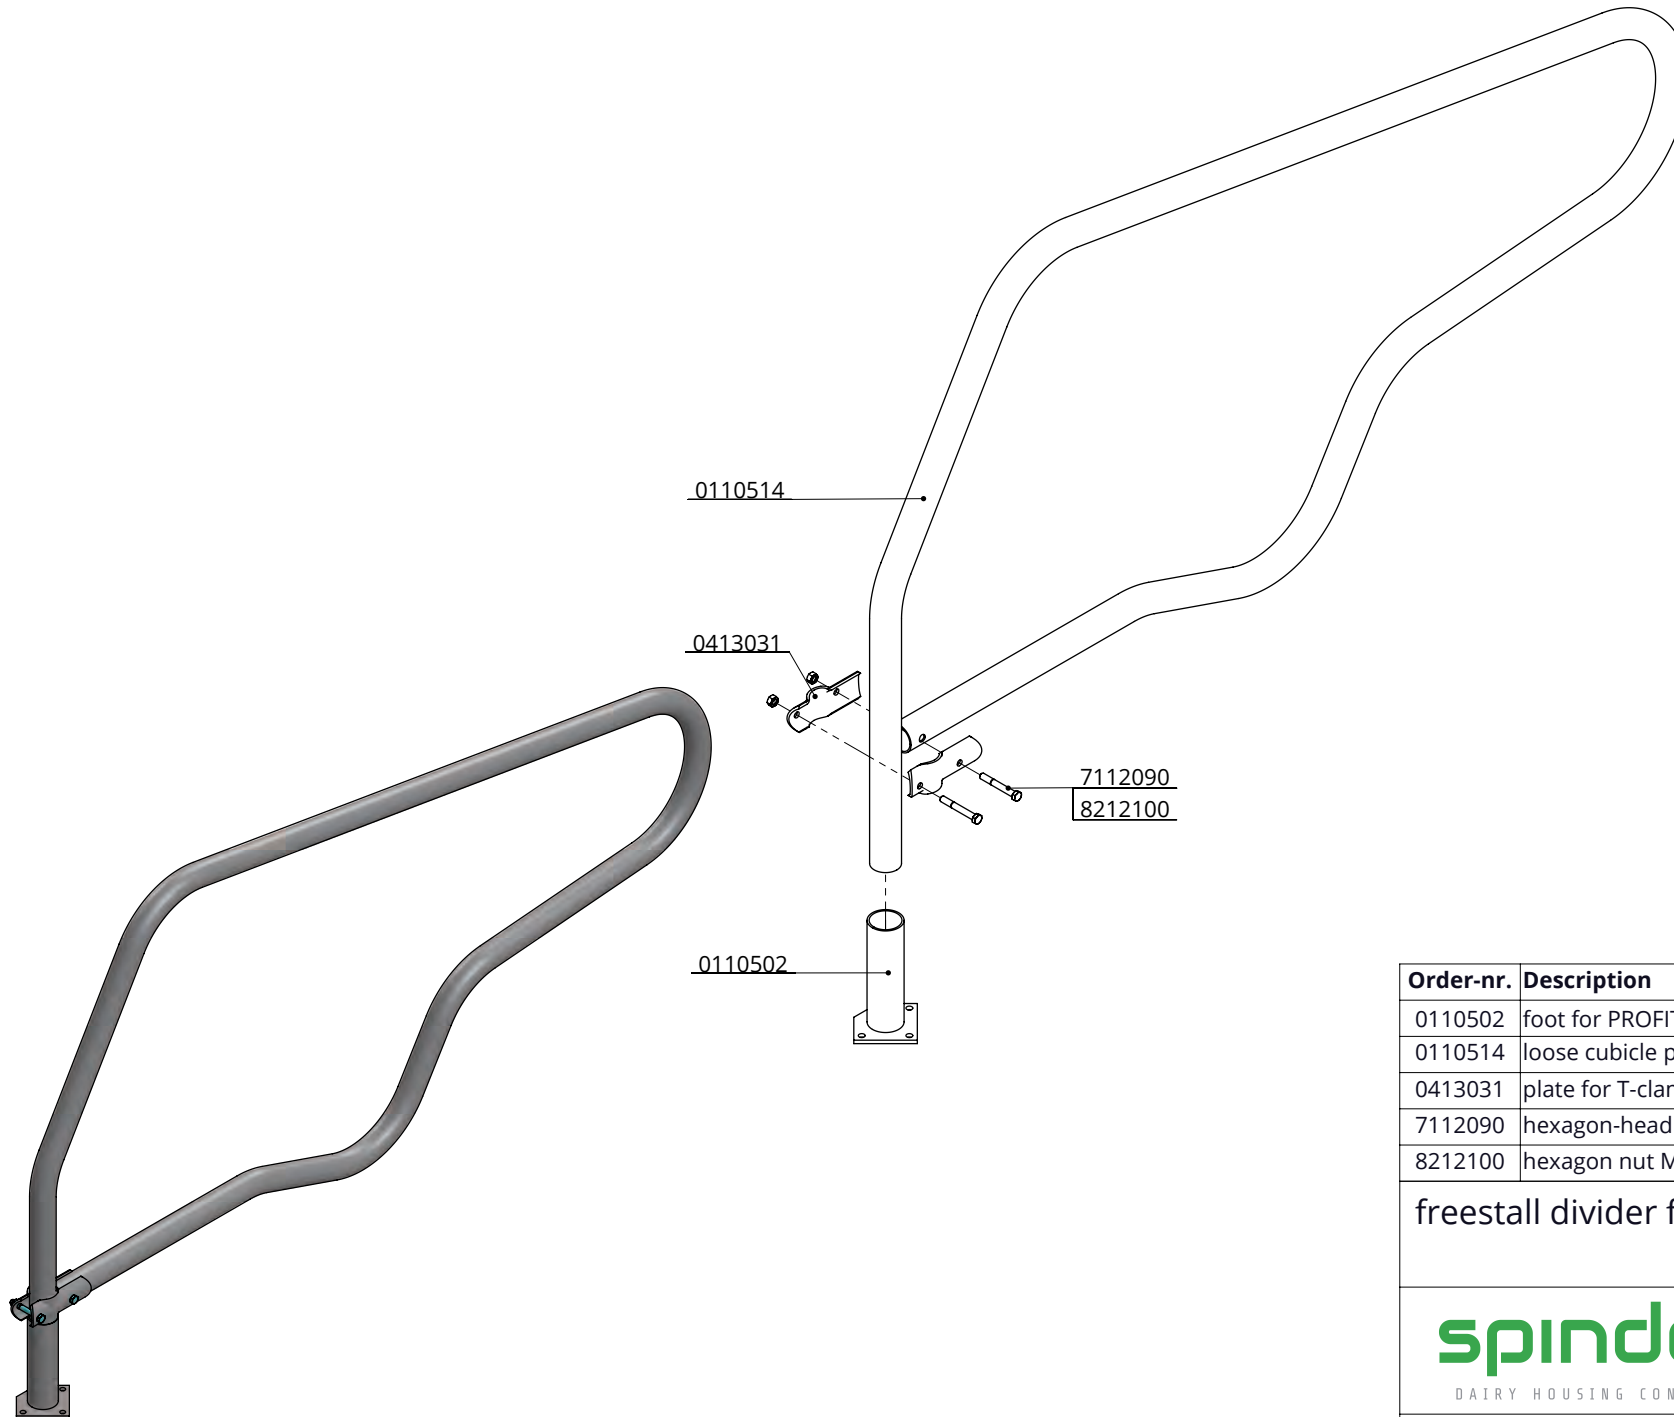

Order-nr.	Description	Number
0110502	foot for PROFIT divider 60mm	1
0110514	loose cubicle partition PROFIT LS 216cm	1
0413031	plate for T-clamp 60x60mm, heavy version	2
7112090	hexagon-head bolt m12x90 galv.	2
8212100	hexagon nut M12 galv.	2

freestall divider for cows PROFIT 216cm

spinder

DAIRY HOUSING CONCEPTS

Number: 0110513-O

Unit: mm

Date: 21-9-2015

Tekening blijft ons eigendom en mag niet gekopieerd, aan derden getoond of op andere wijze worden gebruikt. Aan de gegevens op deze tekening kunnen geen rechten worden ontleend.