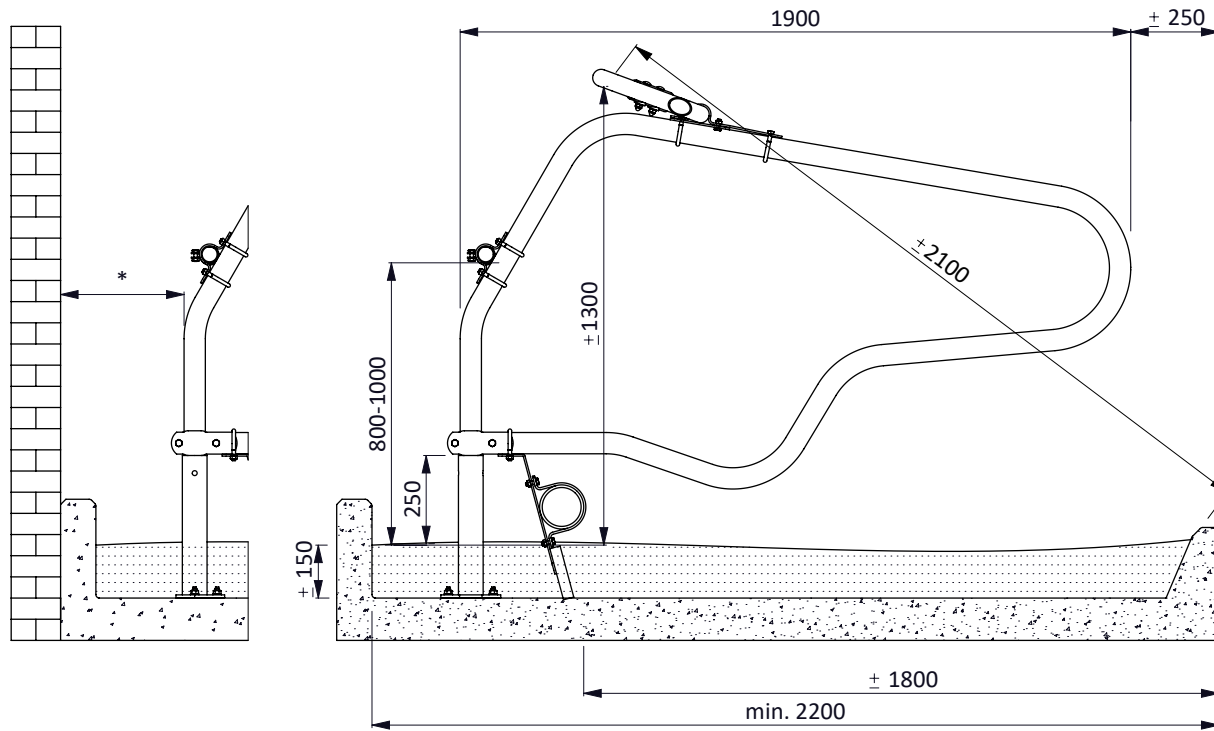

freestall div. PROFIT 190, deep bedding

**spinder**

DAIRY HOUSING CONCEPTS

Number: 0110600-O

Unit: mm

Date: 21-9-2015

position optional

\* In case of measurements between 20 and 45 cm, the space needs to be filled to avoid cows from being trapped

item no.	description
01921xx	waved neck bar, complete - 2x...cm
0407050	shoulder rail strap clamp 48x60 mm
0409020	strap clamp 48x60mm
0421015	tube clamp coupling 48mm
1015600	tube 48mm, length 6m, galvanized
1111440	floor anchor, inox A4 - M12x106