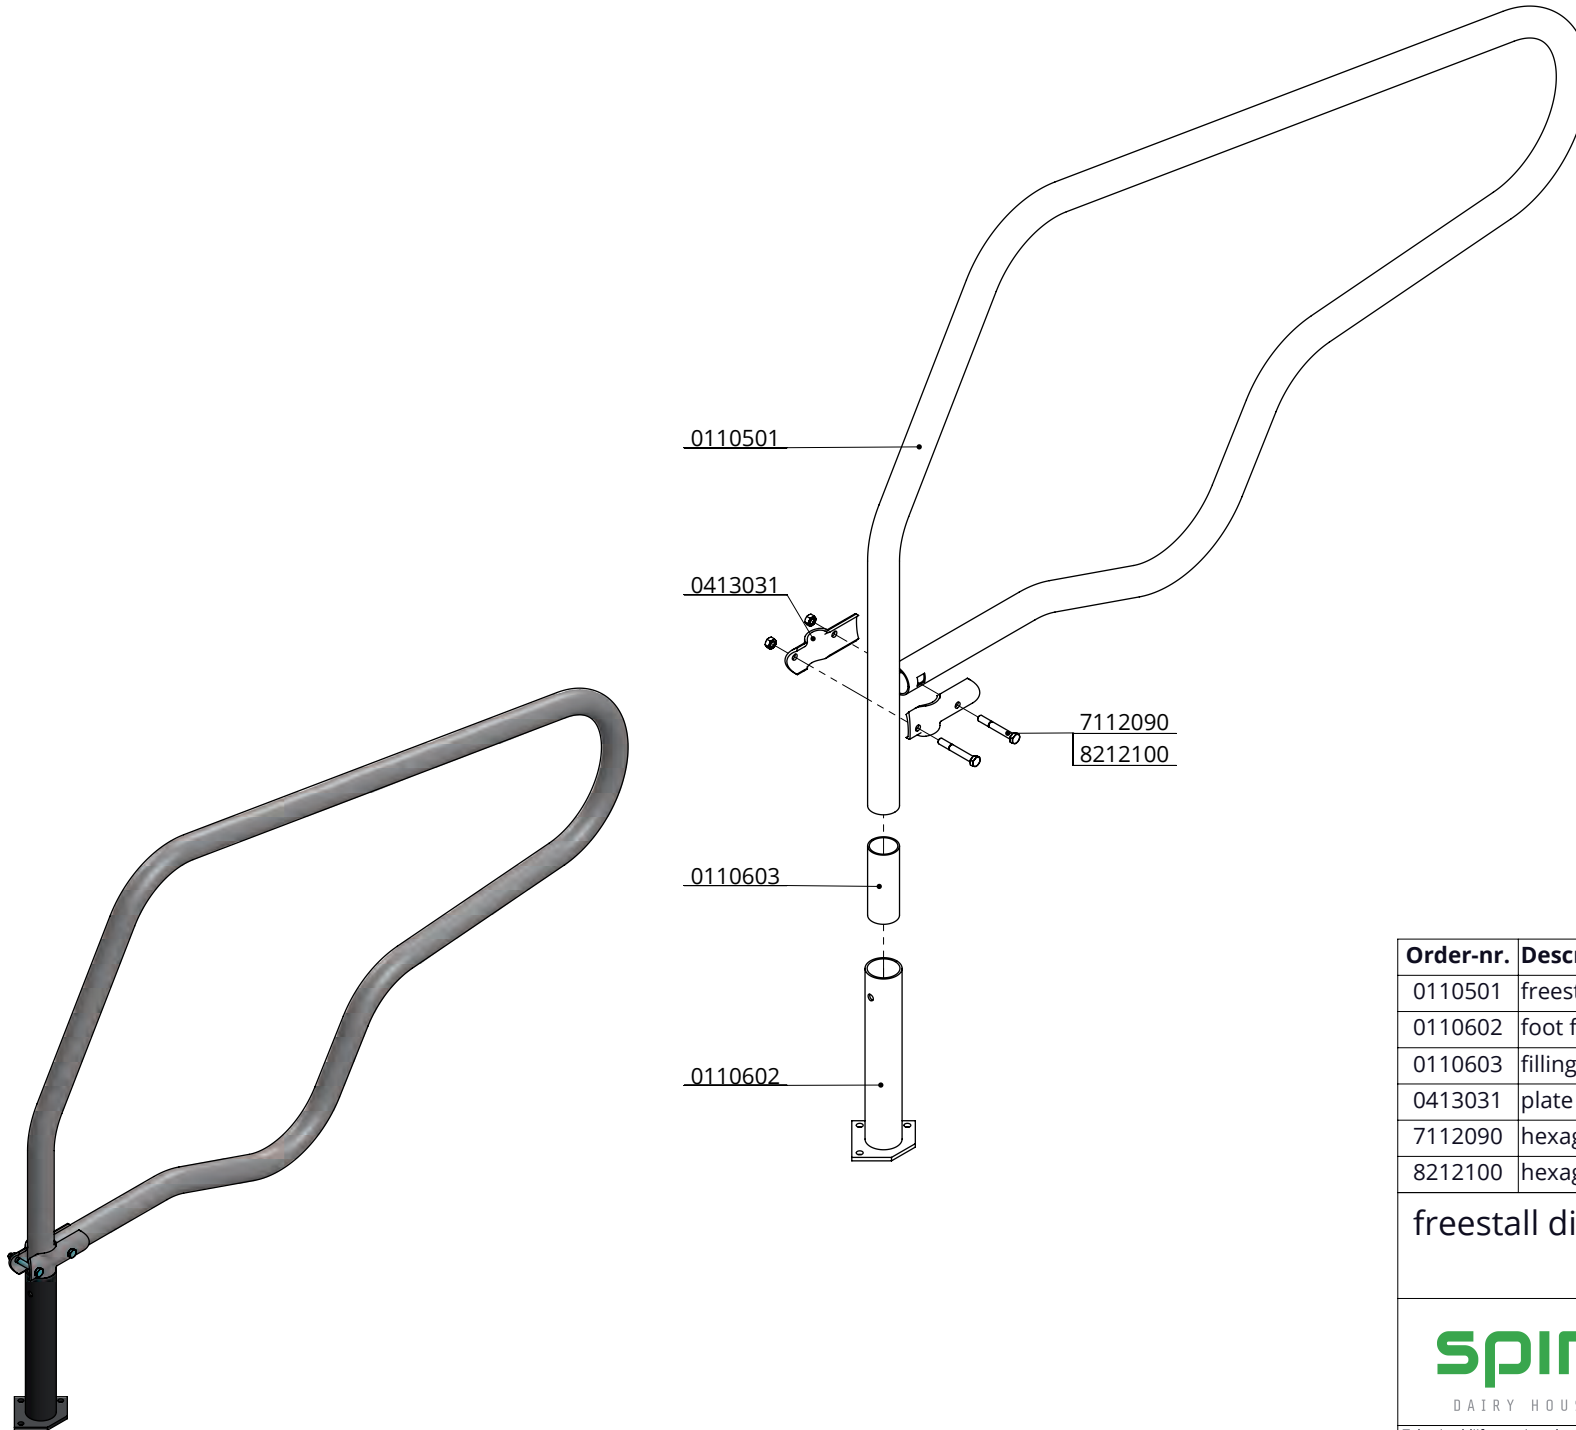

Order-nr.	Description	Number
0110501	freestall divider PROFIT 190 cm, frame only	1
0110602	foot for Profit-deep bedding divider	1
0110603	filling ring PROFIT-DS cows/heifers 160 mm	1
0413031	plate for T-clamp 60x60mm, heavy version	2
7112090	hexagon-head bolt m12x90 galv.	2
8212100	hexagon nut M12 galv.	2

freestall div. PROFIT 190, deep bedding

spinder

DAIRY HOUSING CONCEPTS

Number: 0110600-O

Unit: mm

Date: 21-9-2015