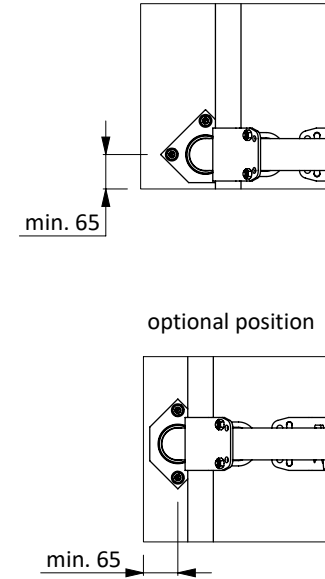

item no.	description
0407050	shoulder rail strap clamp 48x60 mm
0409020	strap clamp 48x60mm
0421015	tube clamp coupling 48mm
1015600	tube 48mm, length 6m, galvanized
1111240	floor anchor, hot dip galv. - M12x106
01921xx	waved neck bar, complete - 2x...cm

item no.	description
0407050	shoulder rail strap clamp 48x60 mm
0409020	strap clamp 48x60mm
0421015	tube clamp coupling 48mm
1015600	tube 48mm, length 6m, galvanized
1111240	floor anchor, hot dip galv. - M12x106

freestall div. PROFIT 216, deep bedding

**spinder**  
DAIRY HOUSING CONCEPTS

Number:	0110613-A
Unit:	mm
Date:	23-11-2016

Order-nr.	Description	Number
0110501	freestall divider PROFIT 190 cm, frame only	1
0110603	filling ring PROFIT-DS cows/heifers 160 mm	1
0110702	foot for Profit-deep bedding divider	1
0413031	plate for T-clamp 60x60mm, heavy version	2
7112090	hexagon-head bolt m12x90 galv.	2
8212100	hexagon nut M12 galv.	2

freestall div. PROFIT 190, foot +16cm

Number:	0110700-O
Unit:	mm
Date:	21-9-2015

\* In case of measurements between 20 and 45 cm, the space needs to be filled to avoid cows from being trapped

item no.	description
01921xx	waved neck bar, complete - 2x...cm
0407050	shoulder rail strap clamp 48x60 mm
0409020	strap clamp 48x60mm
0421015	tube clamp coupling 48mm
1015600	tube 48mm, length 6m, galvanized
1102700	PVC protective sleeve 70mm
1111440	floor anchor, inox A4 - M12x106