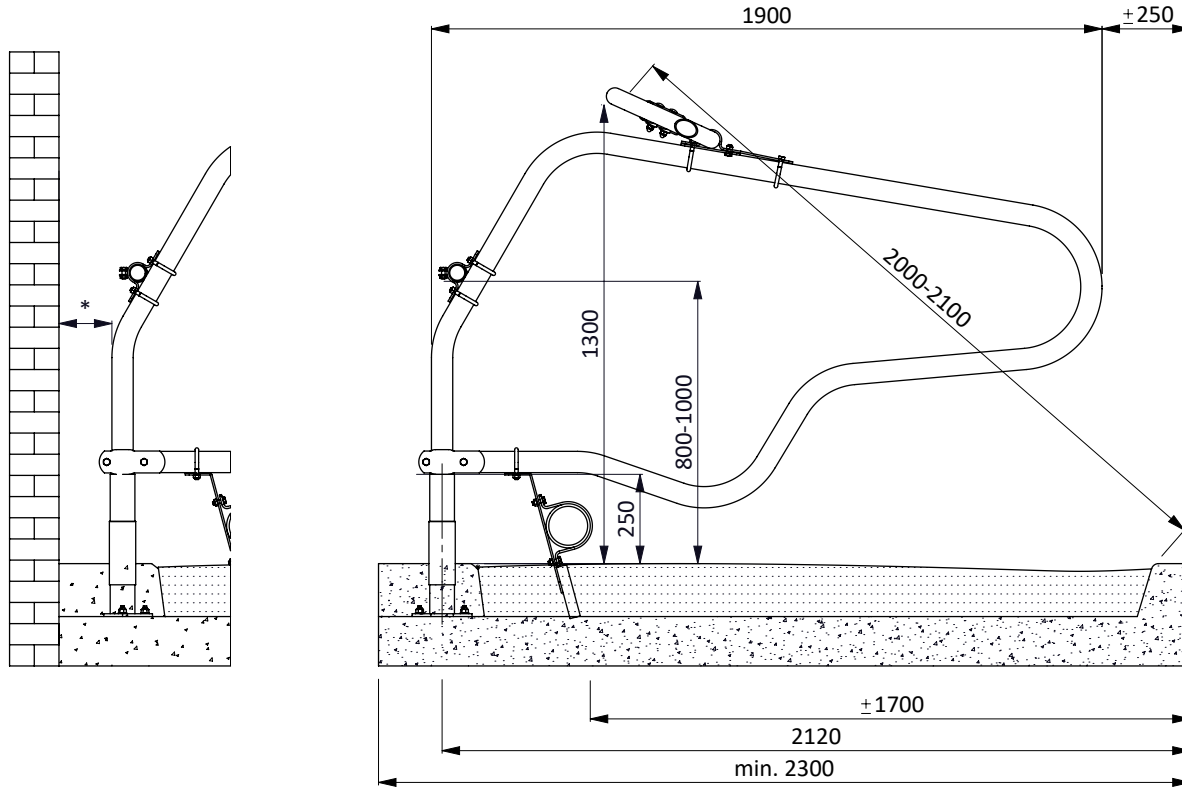

freestall div. PROFIT 216, deep bedding

**spinder**  
DAIRY HOUSING CONCEPTS

Number:	0110613-A
Unit:	mm
Date:	23-11-2016

Order-nr.	Description	Number
0110501	freestall divider PROFIT 190 cm, frame only	1
0110603	filling ring PROFIT-DS cows/heifers 160 mm	1
0110702	foot for Profit-deep bedding divider	1
0413031	plate for T-clamp 60x60mm, heavy version	2
7112090	hexagon-head bolt m12x90 galv.	2
8212100	hexagon nut M12 galv.	2

freestall div. PROFIT 190, foot +16cm

Number:	0110700-O
Unit:	mm
Date:	21-9-2015

\* In case of measurements between 20 and 45 cm, the space needs to be filled to avoid cows from being trapped

item no.	description
01921xx	waved neck bar, complete - 2x...cm
0407050	shoulder rail strap clamp 48x60 mm
0409020	strap clamp 48x60mm
0421015	tube clamp coupling 48mm
1015600	tube 48mm, length 6m, galvanized
1102700	PVC protective sleeve 70mm
1111440	floor anchor, inox A4 - M12x106