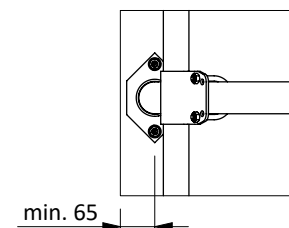

optional position

* In case of measurements between 20 and 45 cm, the space needs to be filled to avoid cows from being trapped