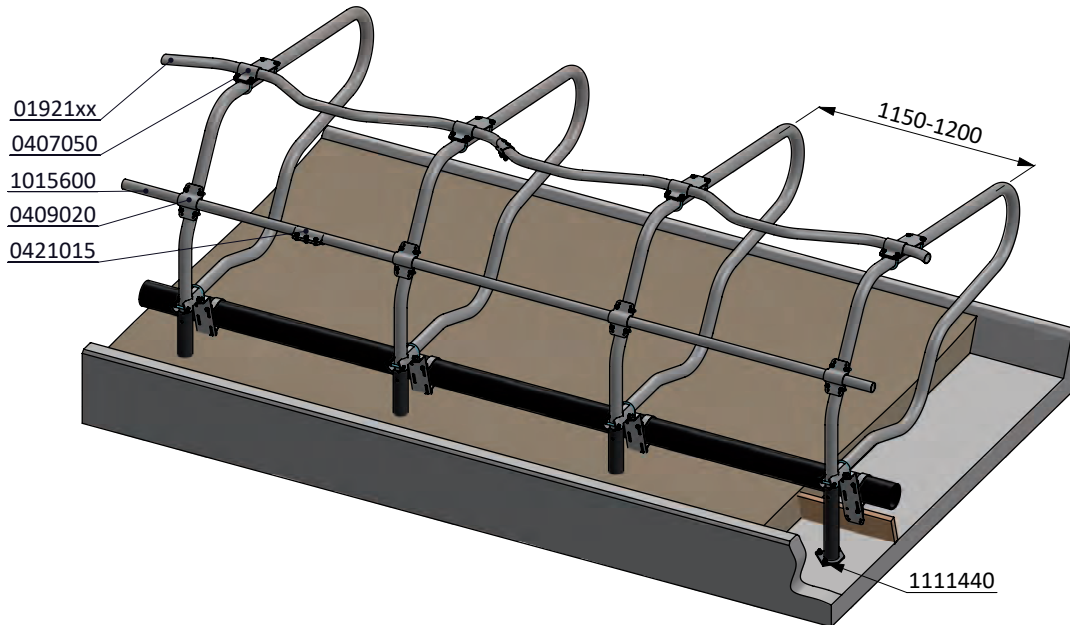

freestall div. PROFIT 190, deep bedding

**spinder**

DAIRY HOUSING CONCEPTS

Number: 0110600-O

Unit: mm

Date: 21-9-2015

position optional

\* In case of measurements between 20 and 45 cm, the space needs to be filled to avoid cows from being trapped