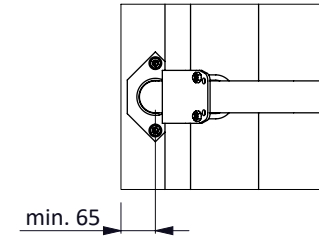

position optional