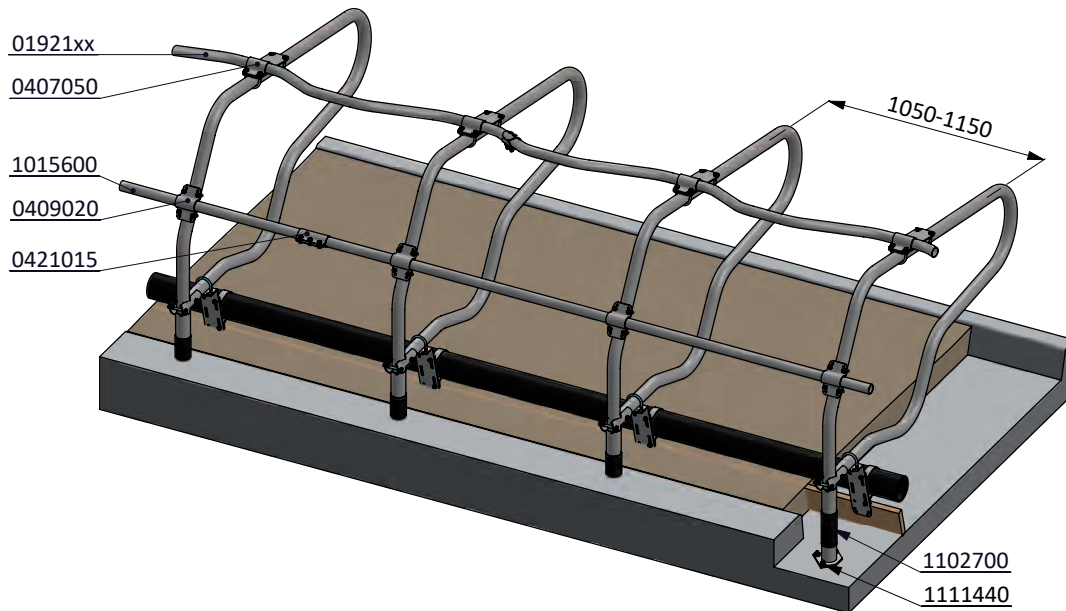

freestall div. PROFIT 216, deep bedding

**spinder**  
DAIRY HOUSING CONCEPTS

Number:	0110613-A
Unit:	mm
Date:	23-11-2016

Order-nr.	Description	Number
0110501	freestall divider PROFIT 190 cm, frame only	1
0110603	filling ring PROFIT-DS cows/heifers 160 mm	1
0110702	foot for Profit-deep bedding divider	1
0413031	plate for T-clamp 60x60mm, heavy version	2
7112090	hexagon-head bolt m12x90 galv.	2
8212100	hexagon nut M12 galv.	2

freestall div. PROFIT 190, foot +16cm

Number:	0110700-O
Unit:	mm
Date:	21-9-2015

\* In case of measurements between 20 and 45 cm, the space needs to be filled to avoid cows from being trapped

item no.	description
01921xx	waved neck bar, complete - 2x...cm
0407050	shoulder rail strap clamp 48x60 mm
0409020	strap clamp 48x60mm
0421015	tube clamp coupling 48mm
1015600	tube 48mm, length 6m, galvanized
1102700	PVC protective sleeve 70mm
1111440	floor anchor, inox A4 - M12x106