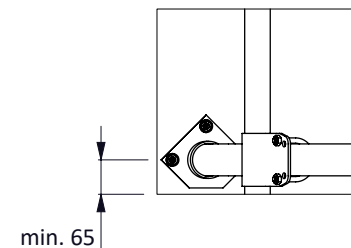

optionele positie

min. 65