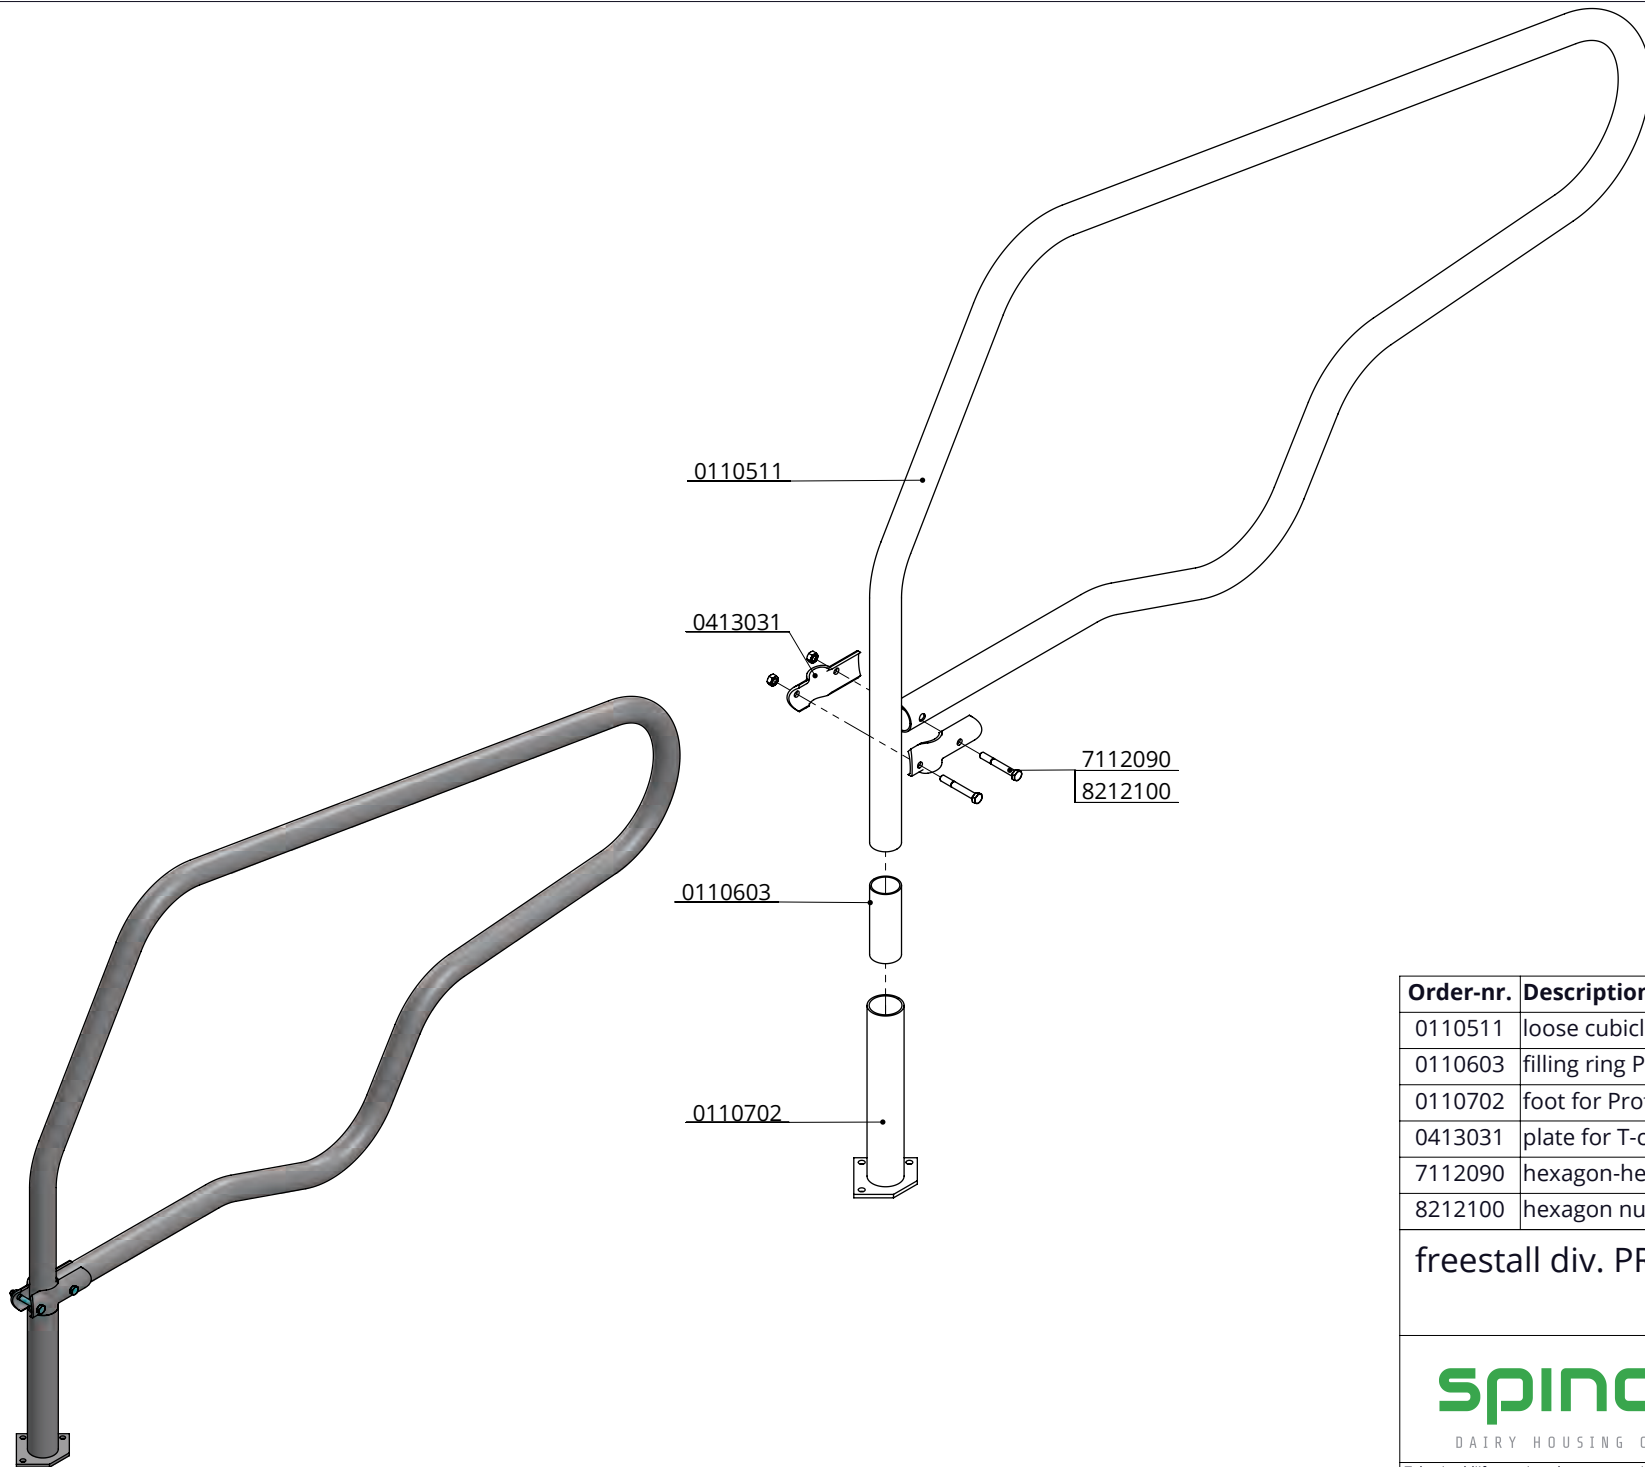

Order-nr.	Description	Number
0110511	loose cubicle partition PROFIT LS 206cm	1
0110603	filling ring PROFIT-DS cows/heifers 160 mm	1
0110702	foot for Profit-deep bedding divider	1
0413031	plate for T-clamp 60x60mm, heavy version	2
7112090	hexagon-head bolt m12x90 galv.	2
8212100	hexagon nut M12 galv.	2

freestall div. PROFIT 206, foot +16cm

spinder

DAIRY HOUSING CONCEPTS

Number: 0110710-O

Unit: mm

Date: 21-9-2015