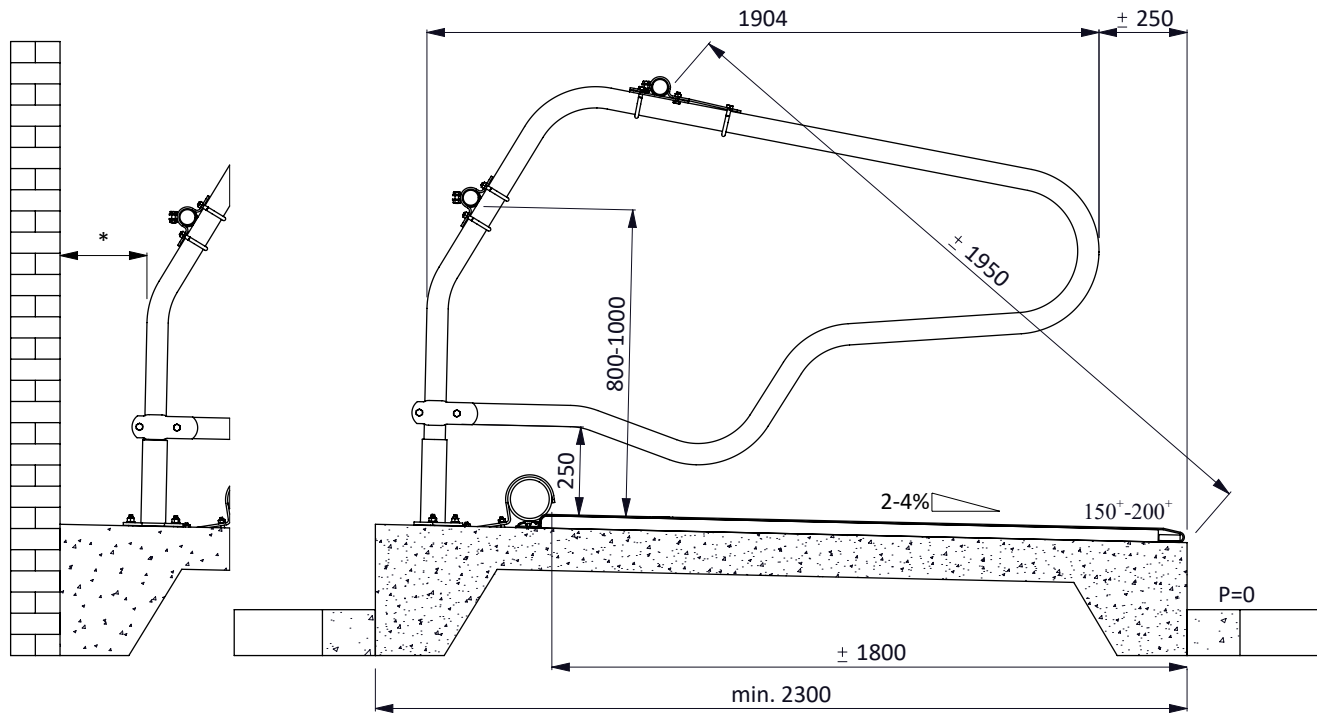

optionele positie

min. 65