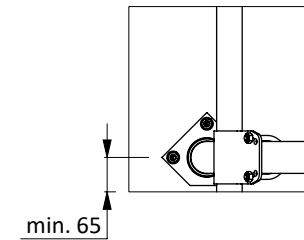

item no.	description
0407050	shoulder rail strap clamp 48x60 mm
0409020	strap clamp 48x60mm
0421015	tube clamp coupling 48mm
1015600	tube 48mm, length 6m, galvanized
1111240	floor anchor, hot dip galv. - M12x106
01921xx	waved neck bar, complete - 2x...cm

item no.	description
0407050	shoulder rail strap clamp 48x60 mm
0409020	strap clamp 48x60mm
0421015	tube clamp coupling 48mm
1015600	tube 48mm, length 6m, galvanized
1111240	floor anchor, hot dip galv. - M12x106

freestall div. PROFIT 206, foot +16cm

**spinder**

DAIRY HOUSING CONCEPTS

Number: 0110710-O

Unit: mm

Date: 21-9-2015

optional position

\* In case of measurements between 20 and 45 cm, the space needs to be filled to avoid cows from being trapped