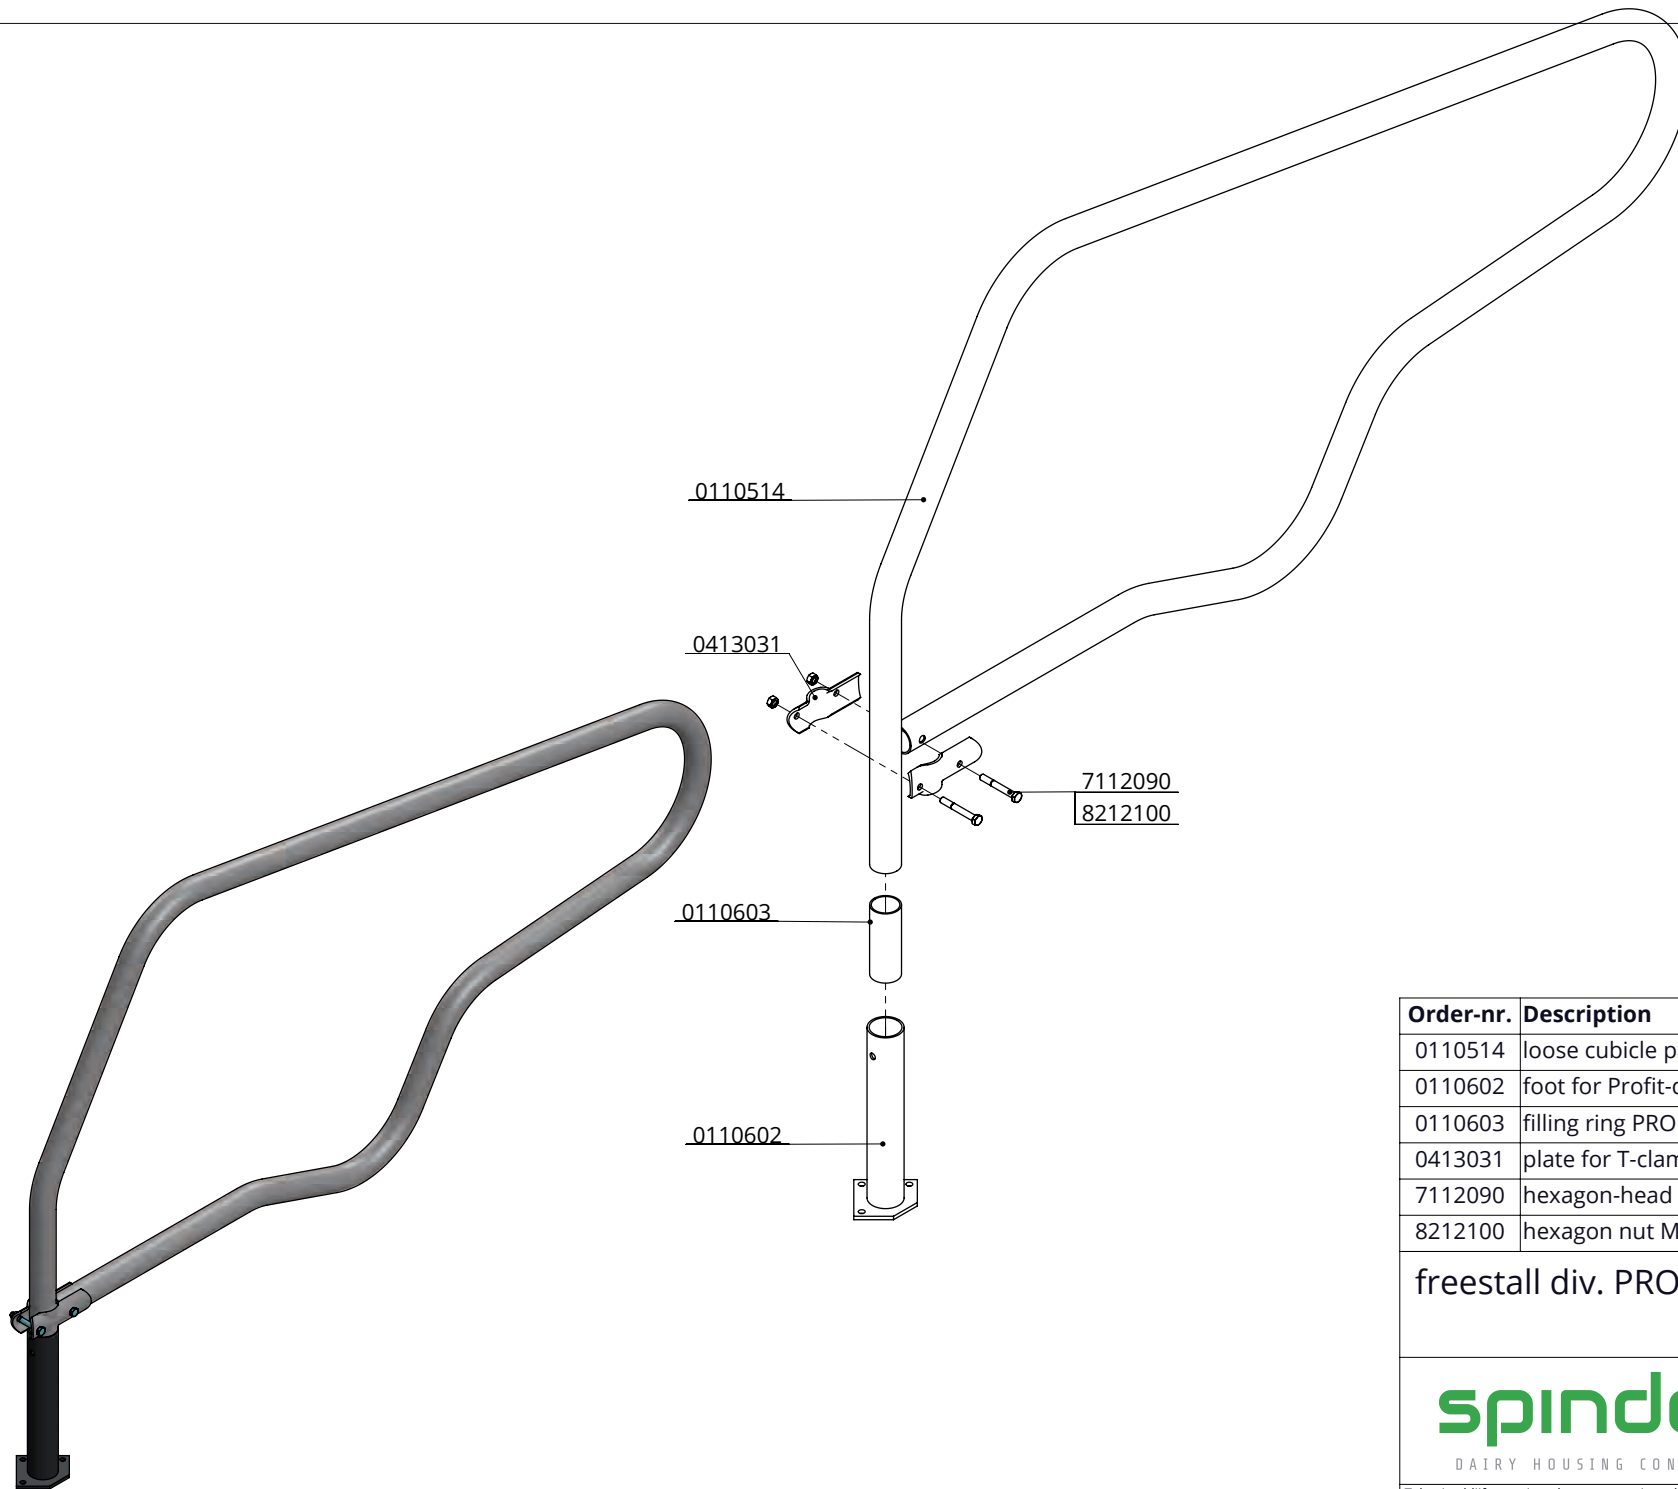

Order-nr.	Description	Number
0110514	loose cubicle partition PROFIT LS 216cm	1
0110602	foot for Profit-deep bedding divider	1
0110603	filling ring PROFIT-DS cows/heifers 160 mm	1
0413031	plate for T-clamp 60x60mm, heavy version	2
7112090	hexagon-head bolt m12x90 galv.	2
8212100	hexagon nut M12 galv.	2

freestall div. PROFIT 216, deep bedding

spinder

DAIRY HOUSING CONCEPTS

Number: 0110613-O

Unit: mm

Date: 21-9-2015