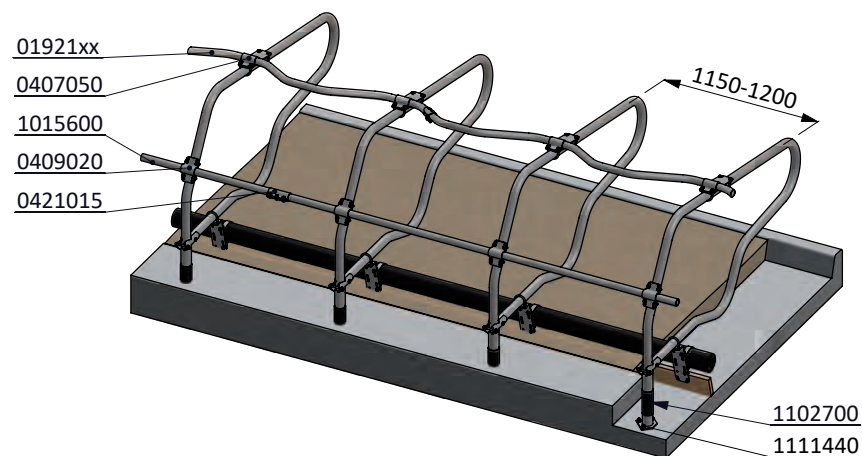

freestall div. PROFIT 216, foot +16cm

**spinder**

DAIRY HOUSING CONCEPTS

Number: 0110713-O

Unit: mm

Date: 21-9-2015

\* In case of measurements between 20 and 45 cm, the space needs to be filled to avoid cows from being trapped