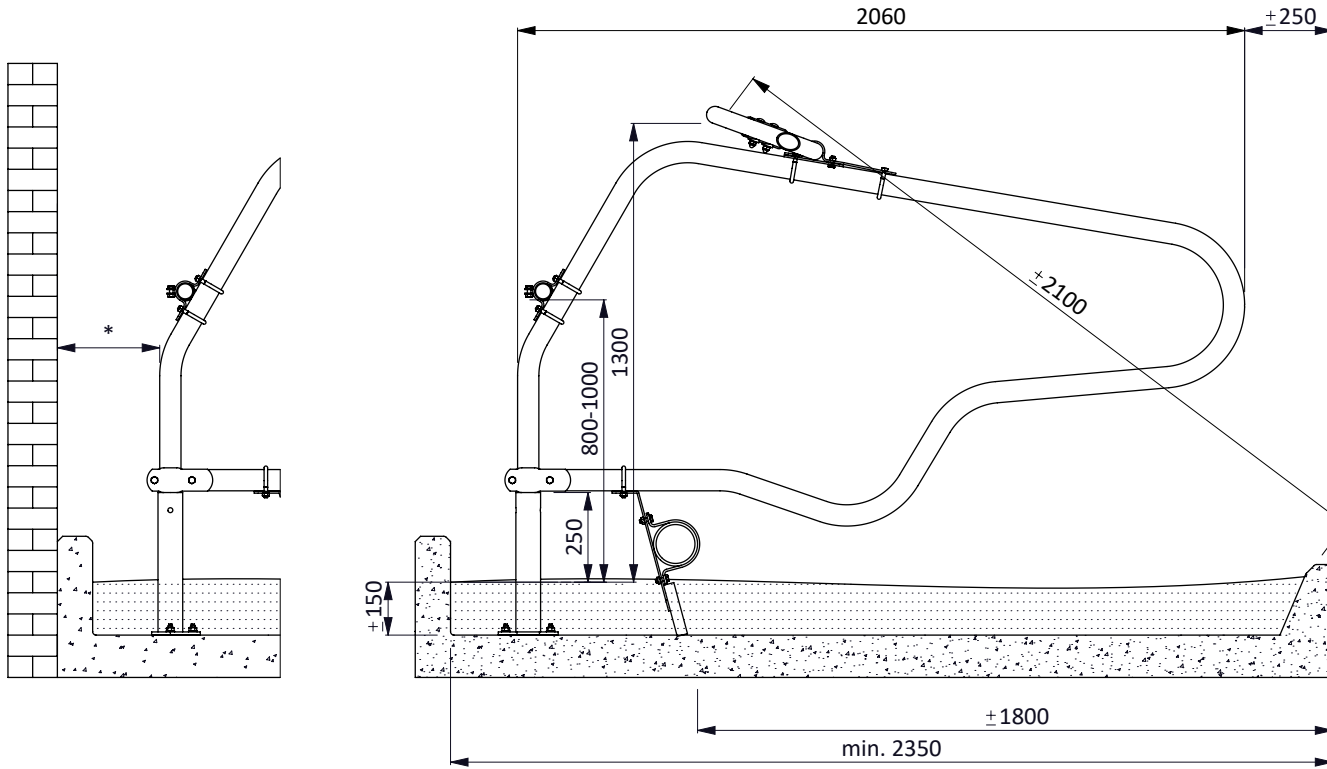

freestall div. PROFIT 206, deep bedding

**spinder**

DAIRY HOUSING CONCEPTS

Number: 0110610-O

Unit: mm

Date: 21-9-2015

\* In case of measurements between 20 and 45 cm, the space needs to be filled to avoid cows from being trapped

item no.	description
01921xx	waved neck bar, complete - 2x...cm
0407050	shoulder rail strap clamp 48x60 mm
0409020	strap clamp 48x60mm
0421015	tube clamp coupling 48mm
1015600	tube 48mm, length 6m, galvanized
1111440	floor anchor, inox A4 - M12x106