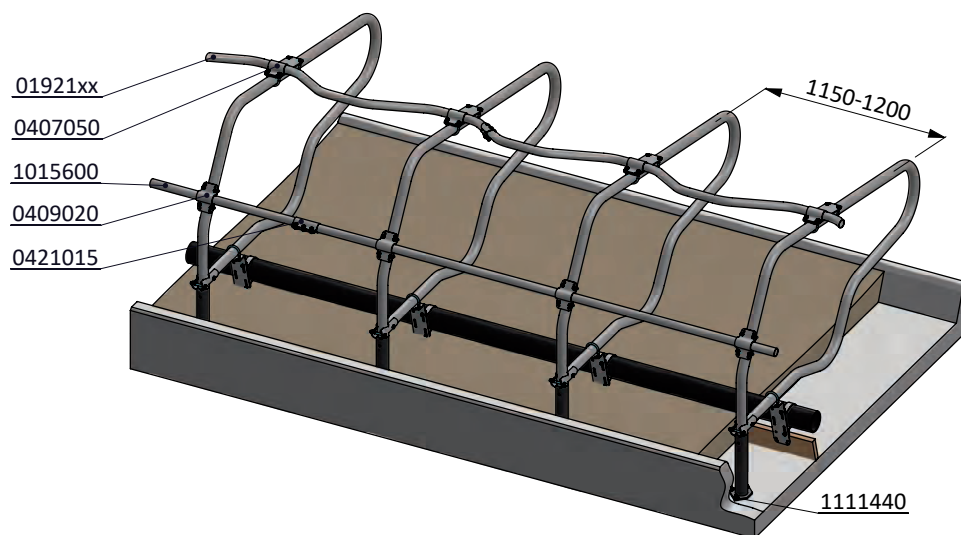

freestall div. PROFIT 216, deep bedding

**spinder**

DAIRY HOUSING CONCEPTS

Number: 0110613-O

Unit: mm

Date: 21-9-2015

optional position

\* In case of measurements between 20 and 45 cm, the space needs to be filled to avoid cows from being trapped