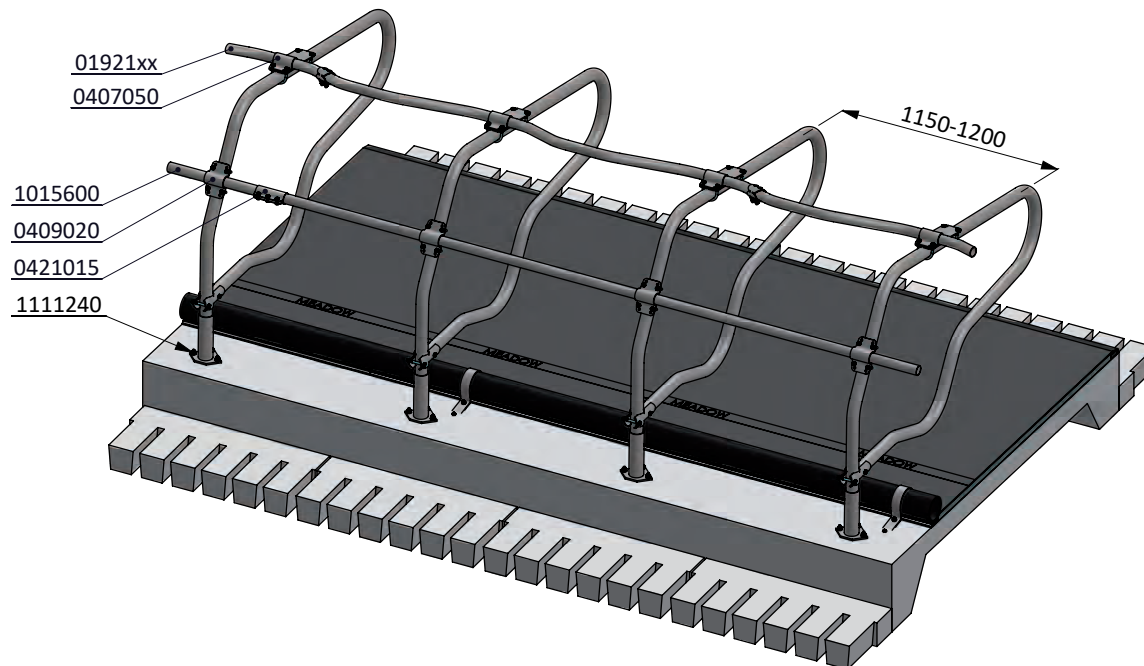

Order-nr.	Description	Number
0110501	freestall divider PROFIT 190 cm, frame only	1
0110502	foot for PROFIT divider 60mm	1
0413031	plate for T-clamp 60x60mm, heavy version	2
7112090	hexagon-head bolt m12x90 galv.	2
8212100	hexagon nut M12 galv.	2

freestall divider for cows PROFIT 190cm

**spinder**  
DAIRY HOUSING CONCEPTS

Number:	0110500-O
Unit:	mm
Date:	21-9-2015

\* In case of measurements between 200 and 450 mm, the space needs to be filled to avoid cows from being trapped

item no.	description
0407050	shoulder rail strap clamp 48x60 mm
0409020	strap clamp 48x60mm
0421015	tube clamp coupling 48mm
1015600	tube 48mm, length 6m, galvanized
1111240	floor anchor, hot dip galv. - M12x106
01921xx	waved neck bar, complete - 2x...cm