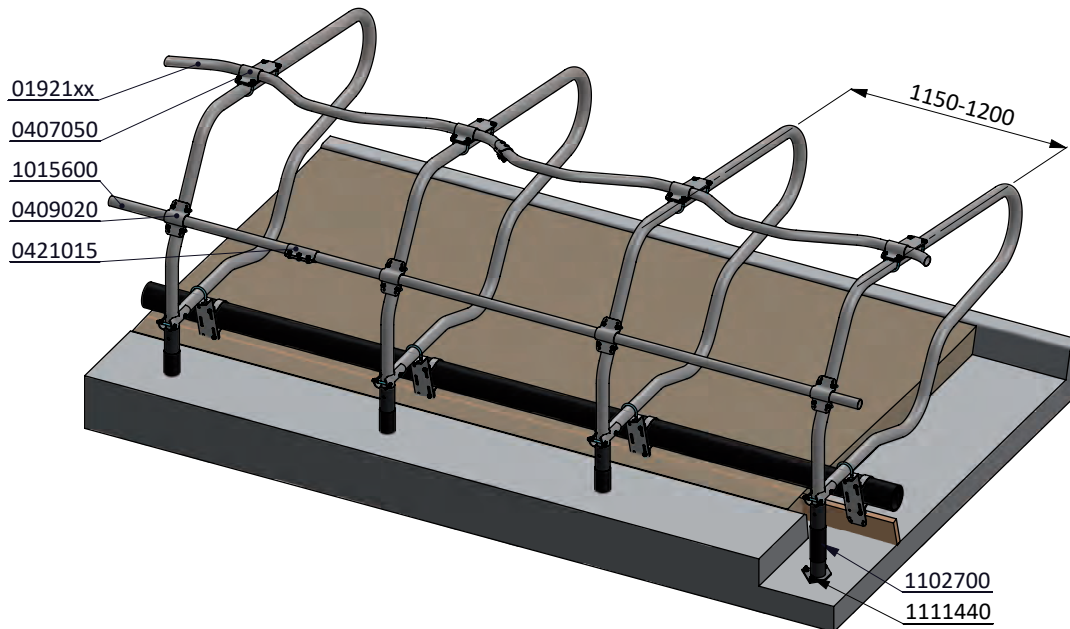

freestall div. PROFIT 206, foot +16cm

**spinder**

DAIRY HOUSING CONCEPTS

Number: 0110710-O

Unit: mm

Date: 21-9-2015

optional position

\* In case of measurements between 20 and 45 cm, the space needs to be filled to avoid cows from being trapped