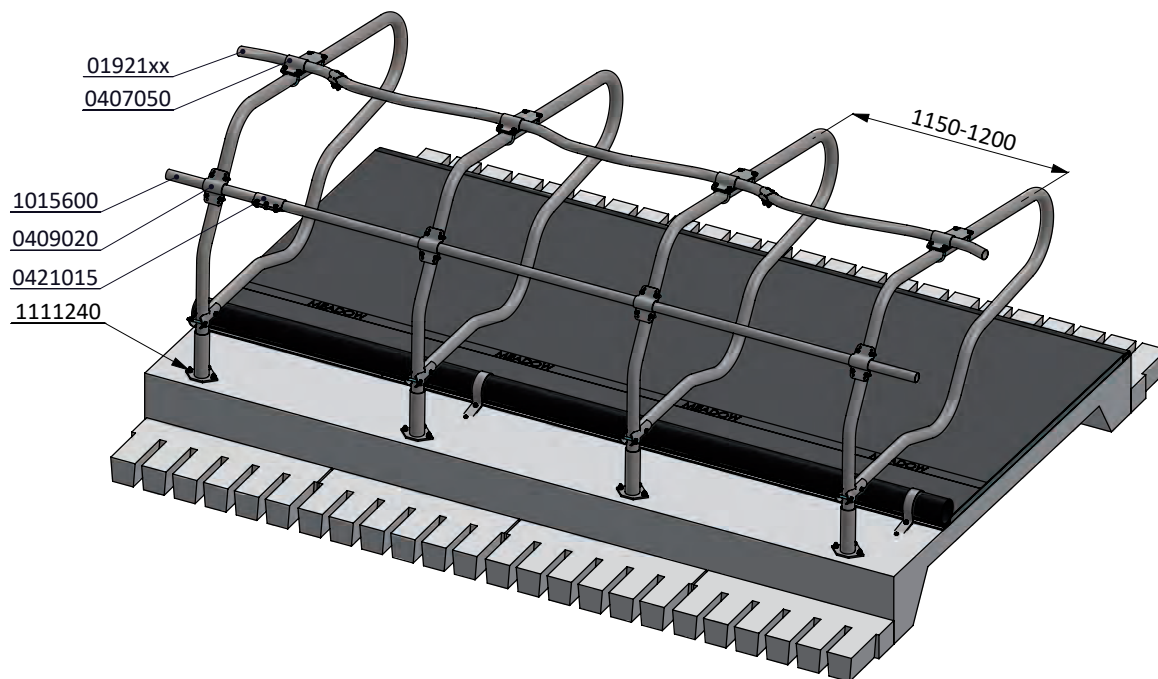

Order-nr.	Description	Number
0110502	foot for PROFIT divider 60mm	1
0110511	loose cubicle partition PROFIT LS 206cm	1
0413031	plate for T-clamp 60x60mm, heavy version	2
7112090	hexagon-head bolt m12x90 galv.	2
8212100	hexagon nut M12 galv.	2

freestall divider for cows PROFIT 206cm

**spinder**

DAIRY HOUSING CONCEPTS

Number: 0110510-O

Unit: mm

Date: 21-9-2015

\* In case of measurements between 200 and 450 mm, the space needs to be filled to avoid cows from being trapped

item no.	description
01921xx	waved neck bar, complete - 2x...cm
0407050	shoulder rail strap clamp 48x60 mm
0409020	strap clamp 48x60mm
0421015	tube clamp coupling 48mm
1015600	tube 48mm, length 6m, galvanized
1111240	floor anchor, hot dip galv. - M12x106