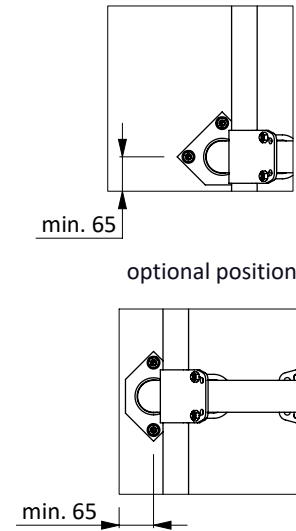

item no.	description
0407050	shoulder rail strap clamp 48x60 mm
0409020	strap clamp 48x60mm
0421015	tube clamp coupling 48mm
1015600	tube 48mm, length 6m, galvanized
1111240	floor anchor, hot dip galv. - M12x106
01921xx	waved neck bar, complete - 2x...cm

item no.	description
0407050	shoulder rail strap clamp 48x60 mm
0409020	strap clamp 48x60mm
0421015	tube clamp coupling 48mm
1015600	tube 48mm, length 6m, galvanized
1111240	floor anchor, hot dip galv. - M12x106

freestall div. PROFIT 206, deep bedding

**spinder**

DAIRY HOUSING CONCEPTS

Number: 0110610-O

Unit: mm

Date: 21-9-2015

\* In case of measurements between 20 and 45 cm, the space needs to be filled to avoid cows from being trapped

item no.	description
01921xx	waved neck bar, complete - 2x...cm
0407050	shoulder rail strap clamp 48x60 mm
0409020	strap clamp 48x60mm
0421015	tube clamp coupling 48mm
1015600	tube 48mm, length 6m, galvanized
1111440	floor anchor, inox A4 - M12x106