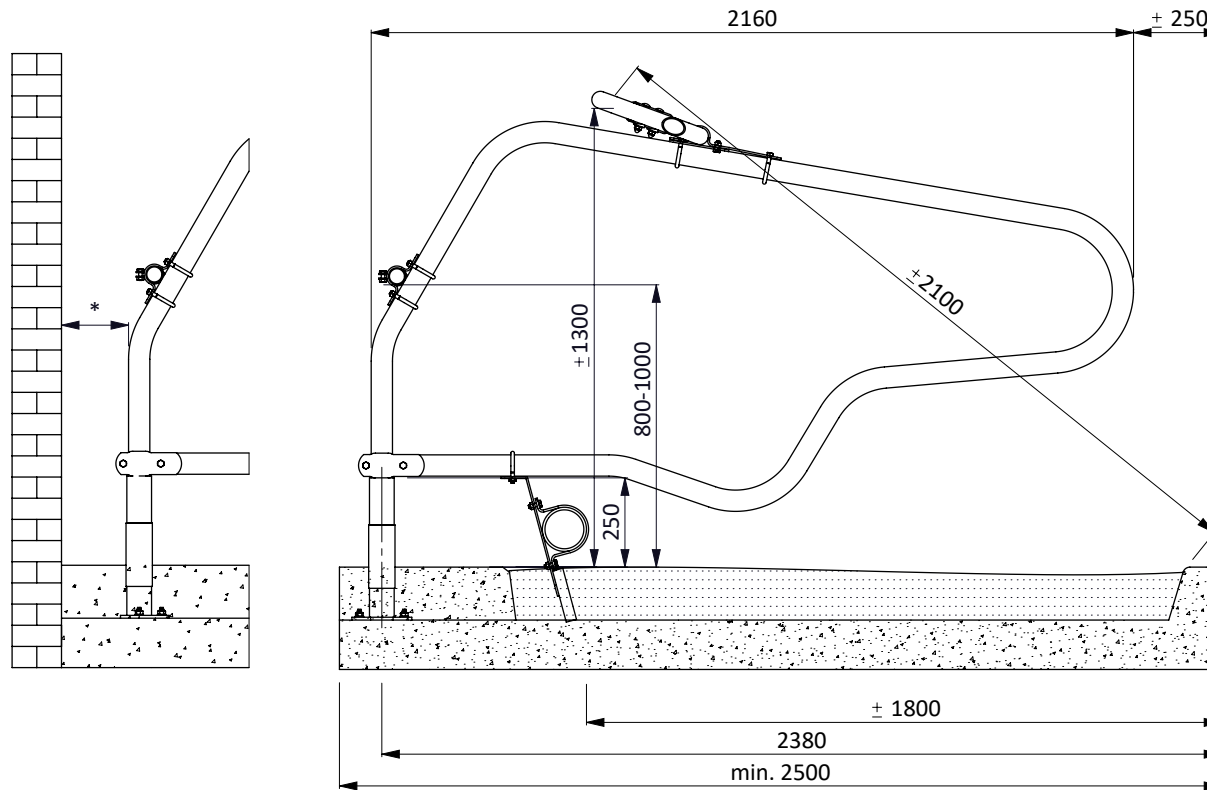

freestall div. PROFIT 216, foot +16cm

**spinder**

DAIRY HOUSING CONCEPTS

Number: 0110713-O

Unit: mm

Date: 21-9-2015

\* In case of measurements between 20 and 45 cm, the space needs to be filled to avoid cows from being trapped

item no.	description
01921xx	waved neck bar, complete - 2x...cm
0407050	shoulder rail strap clamp 48x60 mm
0409020	strap clamp 48x60mm
0421015	tube clamp coupling 48mm
1015600	tube 48mm, length 6m, galvanized
1102700	PVC protective sleeve 70mm
1111440	floor anchor, inox A4 - M12x106