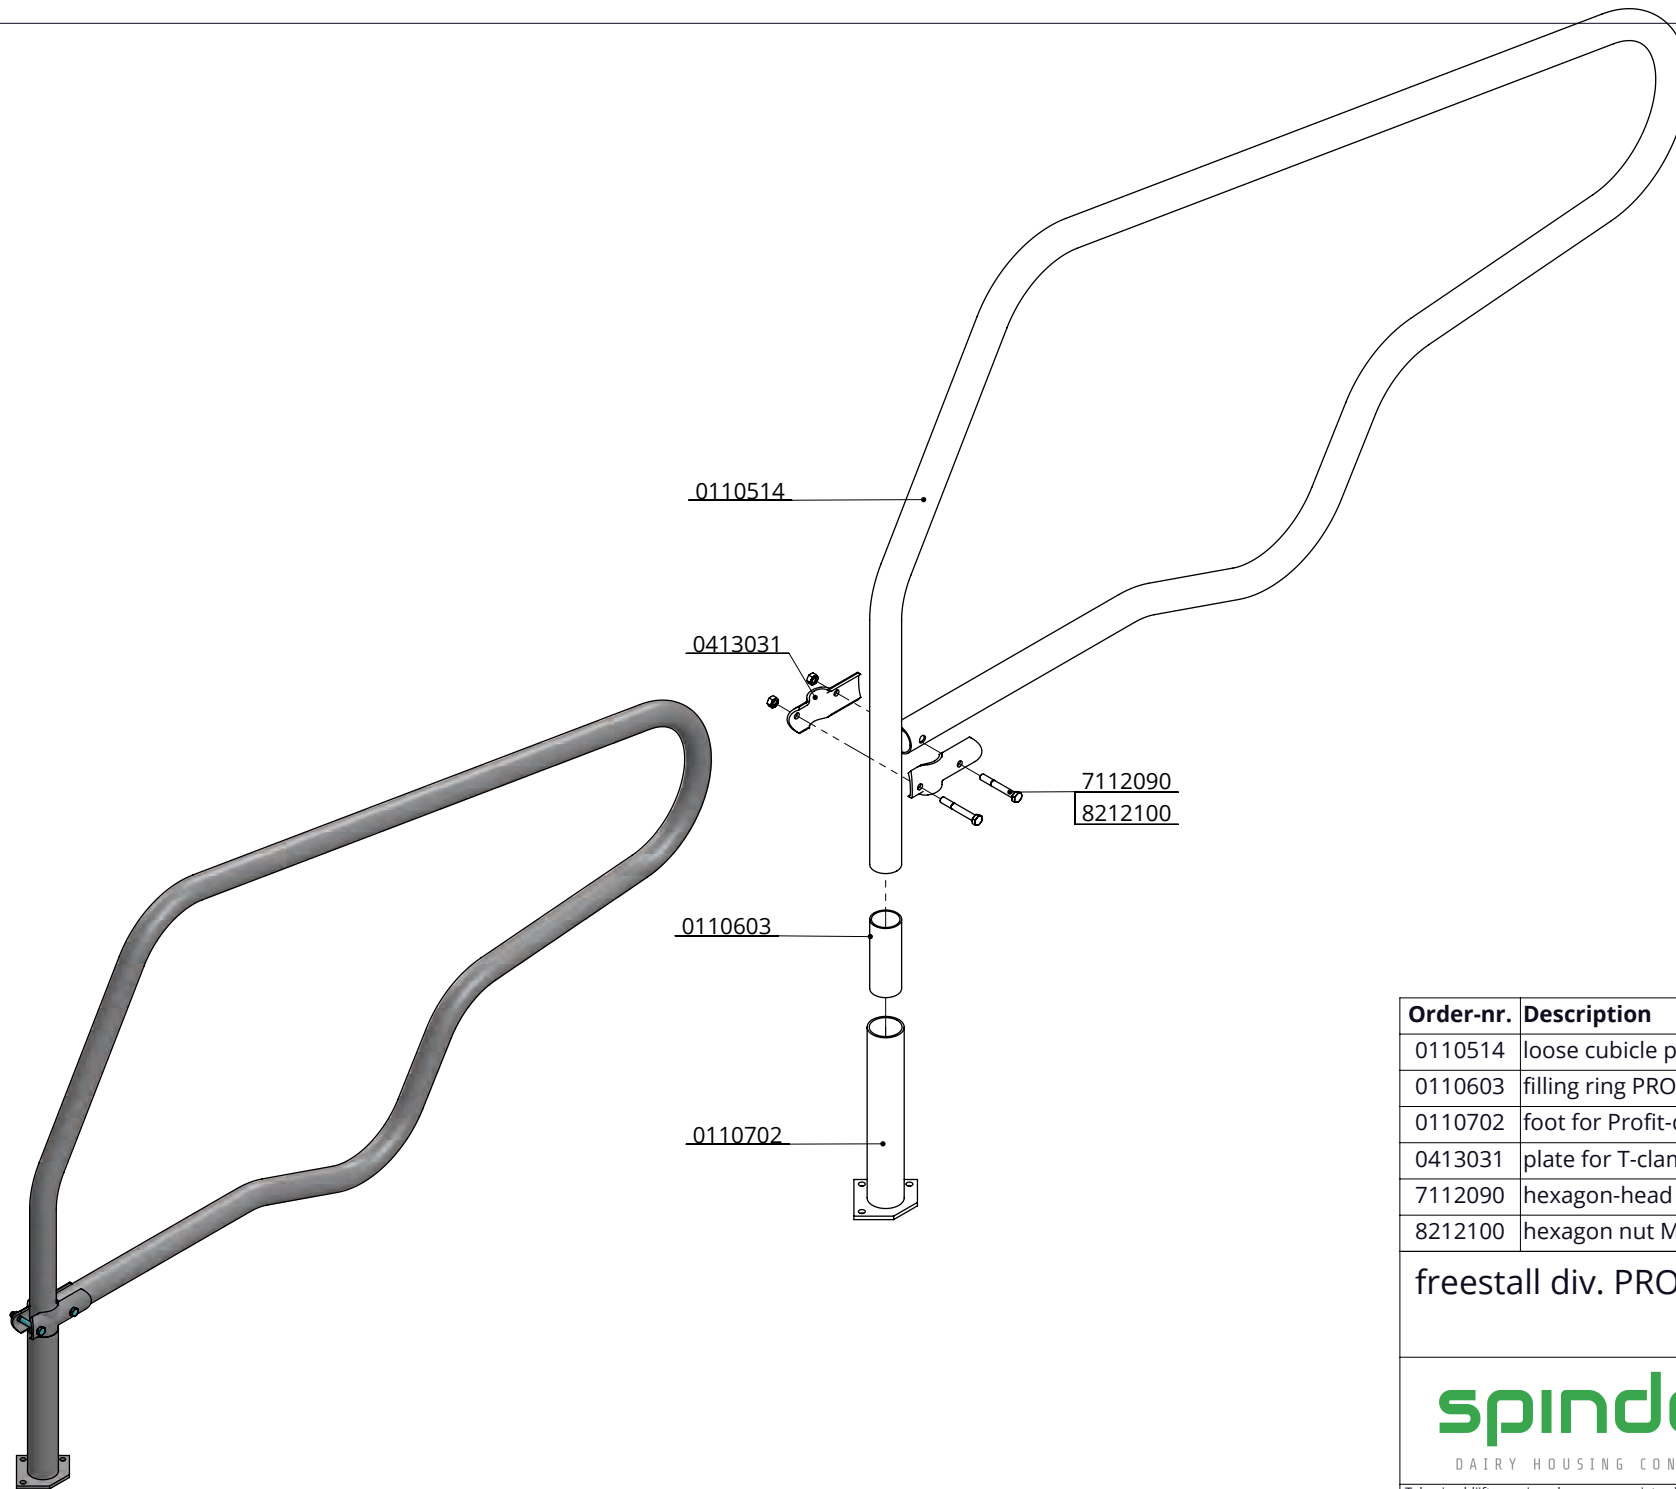

Order-nr.	Description	Number
0110514	loose cubicle partition PROFIT LS 216cm	1
0110603	filling ring PROFIT-DS cows/heifers 160 mm	1
0110702	foot for Profit-deep bedding divider	1
0413031	plate for T-clamp 60x60mm, heavy version	2
7112090	hexagon-head bolt m12x90 galv.	2
8212100	hexagon nut M12 galv.	2

freestall div. PROFIT 216, foot +16cm

spinder

DAIRY HOUSING CONCEPTS

Number: 0110713-O

Unit: mm

Date: 21-9-2015