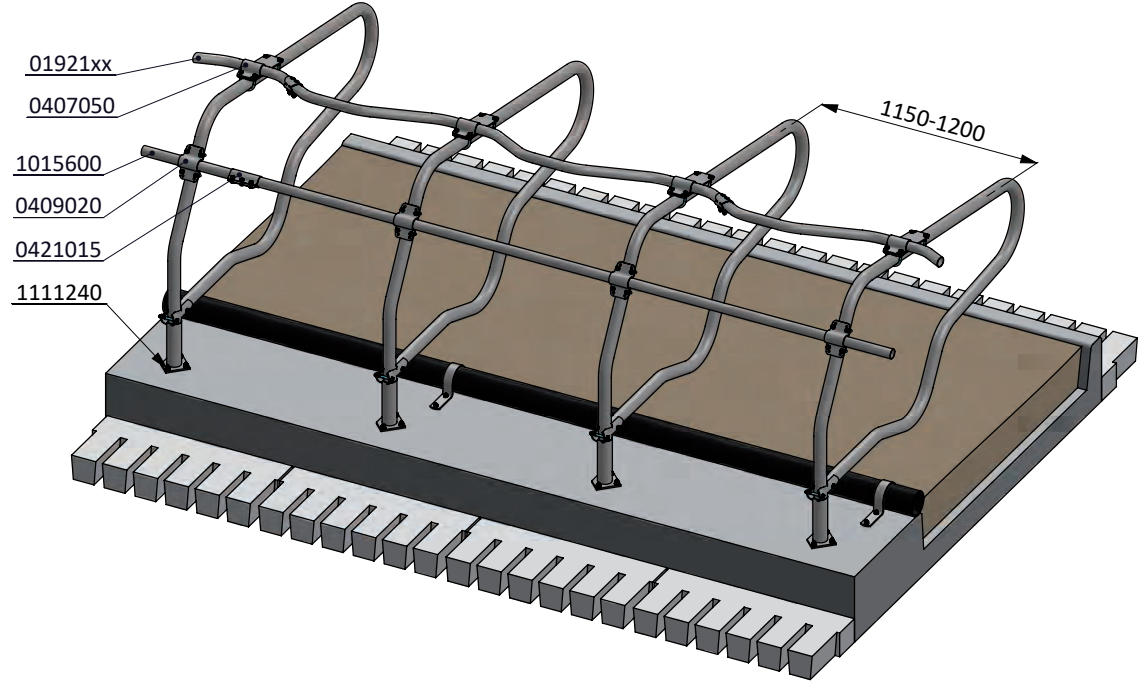

* In case of measurements between 200 and 450 mm, the space needs to be filled to avoid cows from being trapped

item no.	description
01921xx	waved neck bar, complete - 2x...cm
0407050	shoulder rail strap clamp 48x60 mm
0409020	strap clamp 48x60mm
0421015	tube clamp coupling 48mm
1015600	tube 48mm, length 6m, galvanized
1111240	floor anchor, hot dip galv. - M12x106

freestall div. PROFIT 206

Number:	0110510-A
Unit:	mm
Date:	23-11-2016

Tekening blijft ons eigendom en mag niet gekopieerd, aan derden getoond of op andere wijze worden gebruikt. Aan de gegevens op deze tekening kunnen geen rechten worden ontleend.