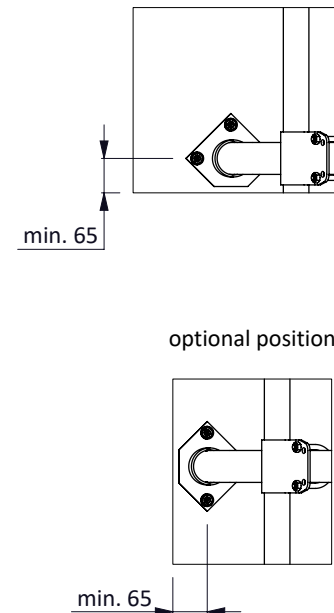

freestall divider for cows PROFIT 206cm

**spinder**

DAIRY HOUSING CONCEPTS

Number: 0110510-O

Unit: mm

Date: 21-9-2015

\* In case of measurements between 200 and 450 mm, the space needs to be filled to avoid cows from being trapped

item no.	description
01921xx	waved neck bar, complete - 2x...cm
0407050	shoulder rail strap clamp 48x60 mm
0409020	strap clamp 48x60mm
0421015	tube clamp coupling 48mm
1015600	tube 48mm, length 6m, galvanized
1111240	floor anchor, hot dip galv. - M12x106