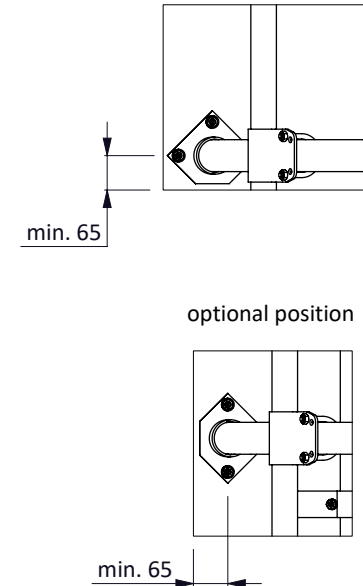

Order-nr.	Description	Number
0110501	freestall divider PROFIT 190 cm, frame only	1
0110502	foot for PROFIT divider 60mm	1
0413031	plate for T-clamp 60x60mm, heavy version	2
7112090	hexagon-head bolt m12x90 galv.	2
8212100	hexagon nut M12 galv.	2

freestall divider for cows PROFIT 190cm

**spinder**  
DAIRY HOUSING CONCEPTS

Number:	0110500-O
Unit:	mm
Date:	21-9-2015

\* In case of measurements between 200 and 450 mm, the space needs to be filled to avoid cows from being trapped

item no.	description
0407050	shoulder rail strap clamp 48x60 mm
0409020	strap clamp 48x60mm
0421015	tube clamp coupling 48mm
1015600	tube 48mm, length 6m, galvanized
1111240	floor anchor, hot dip galv. - M12x106
01921xx	waved neck bar, complete - 2x...cm