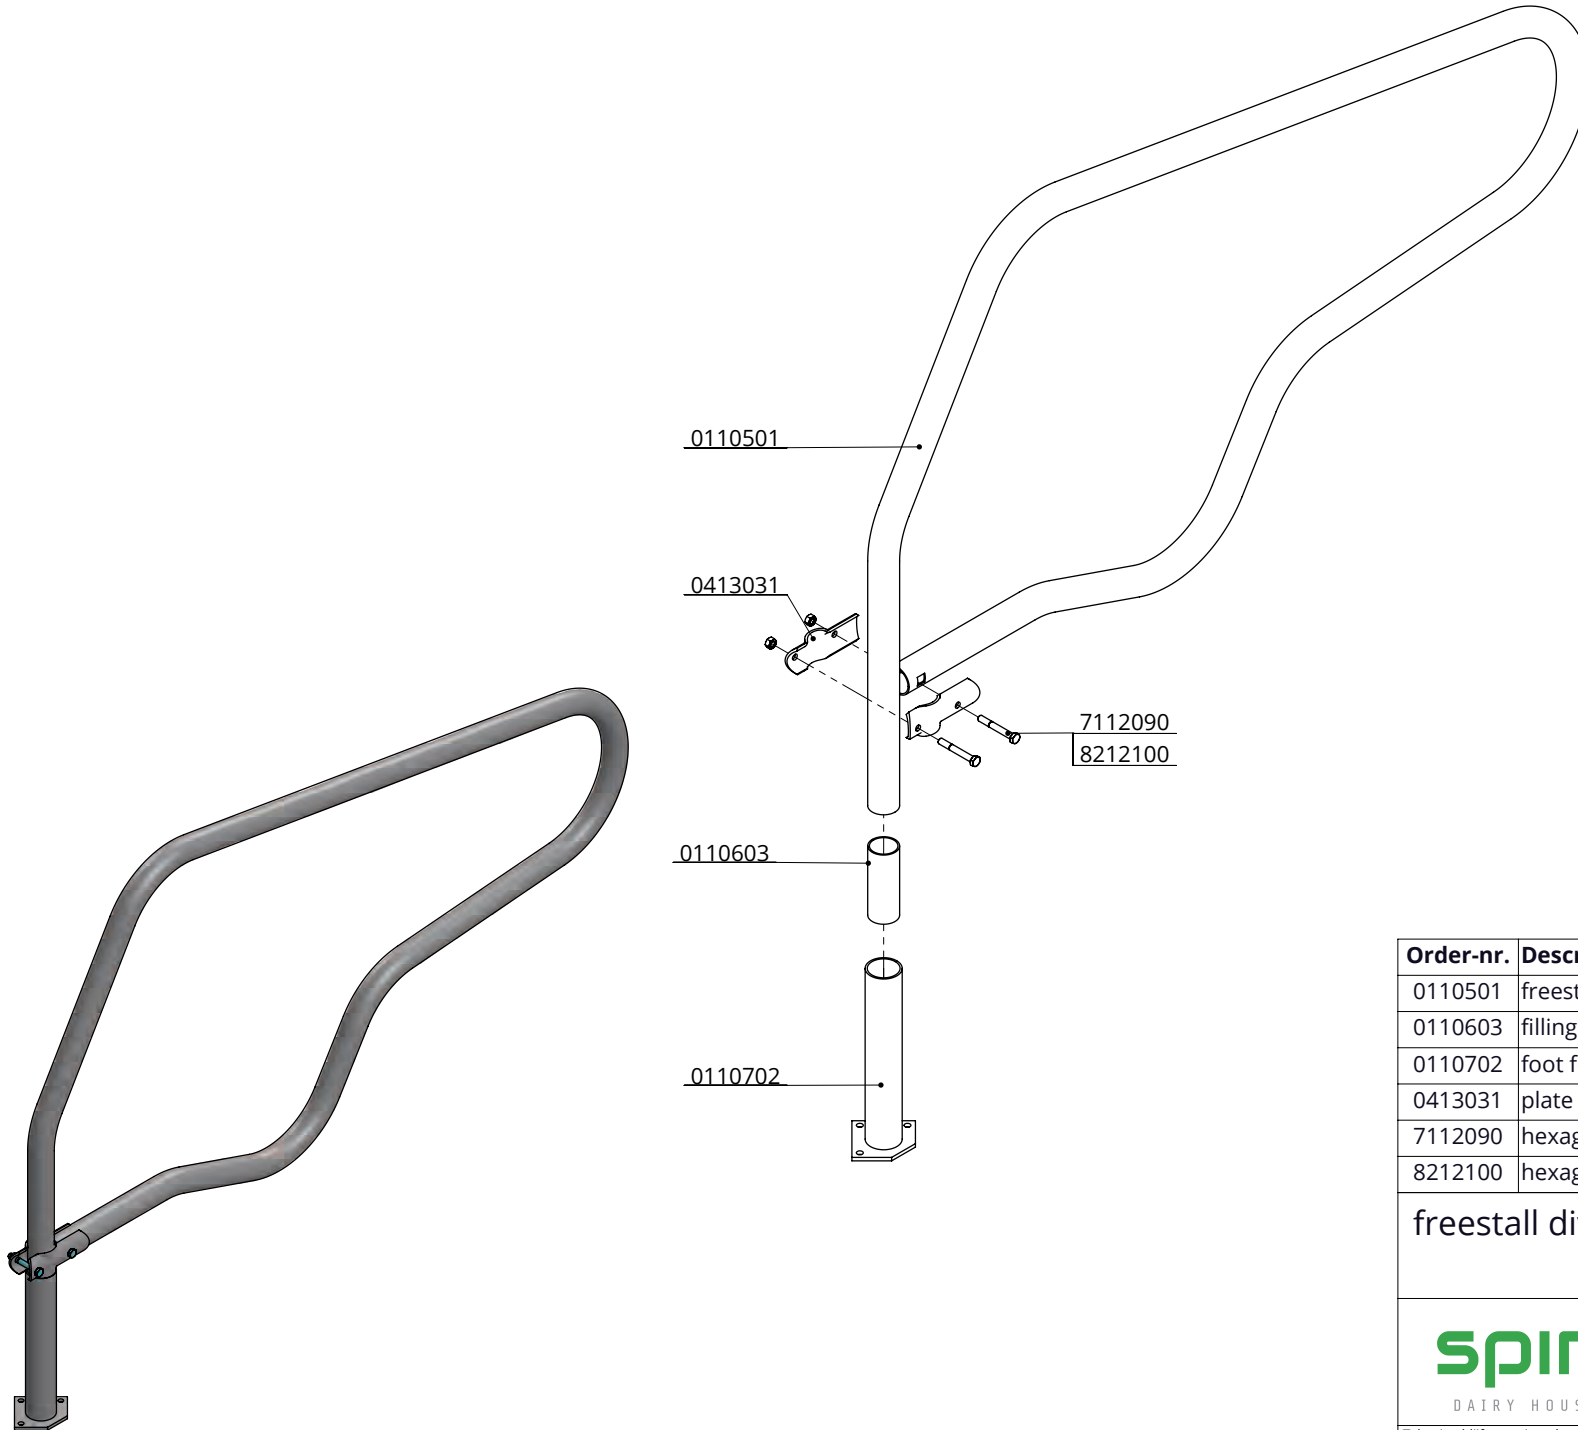

Order-nr.	Description	Number
0110501	freestall divider PROFIT 190 cm, frame only	1
0110603	filling ring PROFIT-DS cows/heifers 160 mm	1
0110702	foot for Profit-deep bedding divider	1
0413031	plate for T-clamp 60x60mm, heavy version	2
7112090	hexagon-head bolt m12x90 galv.	2
8212100	hexagon nut M12 galv.	2

freestall div. PROFIT 190, foot +16cm

Number:	0110700-O
Unit:	mm
Date:	21-9-2015