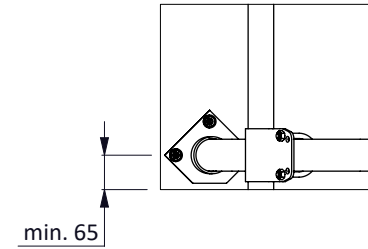

optionele positie

min. 65