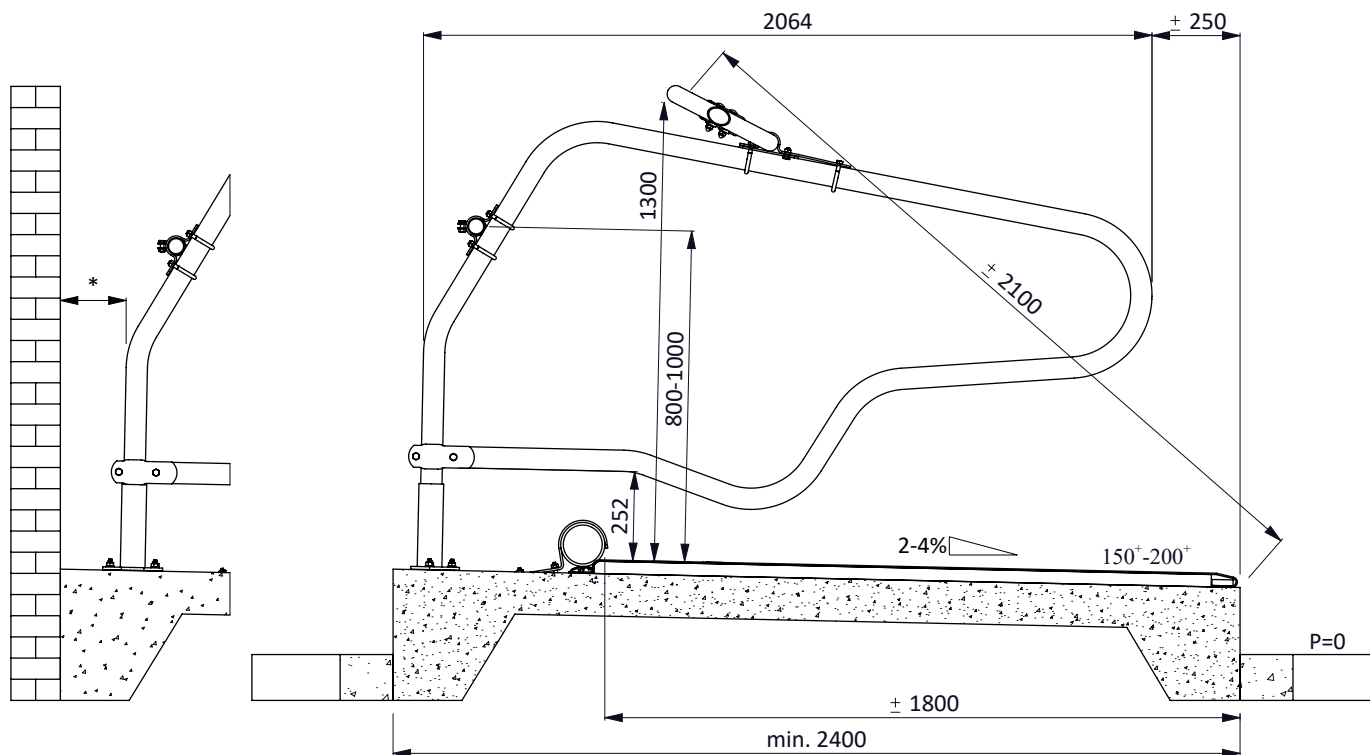

freestall divider for cows PROFIT 206cm

**spinder**

DAIRY HOUSING CONCEPTS

Number: 0110510-O

Unit: mm

Date: 21-9-2015

\* In case of measurements between 200 and 450 mm, the space needs to be filled to avoid cows from being trapped

item no.	description
01921xx	waved neck bar, complete - 2x...cm
0407050	shoulder rail strap clamp 48x60 mm
0409020	strap clamp 48x60mm
0421015	tube clamp coupling 48mm
1015600	tube 48mm, length 6m, galvanized
1111240	floor anchor, hot dip galv. - M12x106