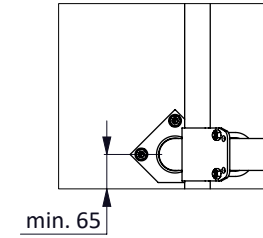

freestall div. PROFIT 190, deep bedding

**spinder**

DAIRY HOUSING CONCEPTS

Number: 0110600-O

Unit: mm

Date: 21-9-2015

position optional

\* In case of measurements between 20 and 45 cm, the space needs to be filled to avoid cows from being trapped