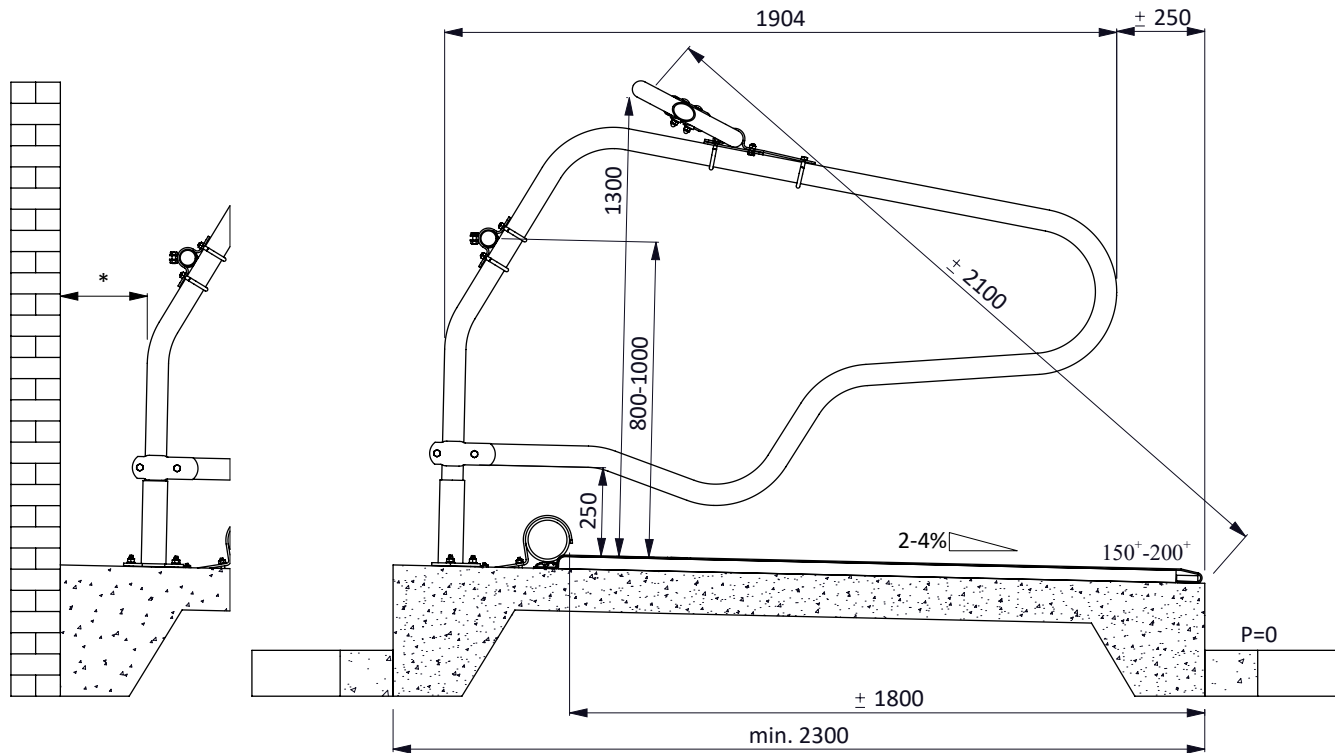

Order-nr.	Description	Number
0110501	freestall divider PROFIT 190 cm, frame only	1
0110502	foot for PROFIT divider 60mm	1
0413031	plate for T-clamp 60x60mm, heavy version	2
7112090	hexagon-head bolt m12x90 galv.	2
8212100	hexagon nut M12 galv.	2

freestall divider for cows PROFIT 190cm

**spinder**  
DAIRY HOUSING CONCEPTS

Number:	0110500-O
Unit:	mm
Date:	21-9-2015

\* In case of measurements between 200 and 450 mm, the space needs to be filled to avoid cows from being trapped

item no.	description
0407050	shoulder rail strap clamp 48x60 mm
0409020	strap clamp 48x60mm
0421015	tube clamp coupling 48mm
1015600	tube 48mm, length 6m, galvanized
1111240	floor anchor, hot dip galv. - M12x106
01921xx	waved neck bar, complete - 2x...cm