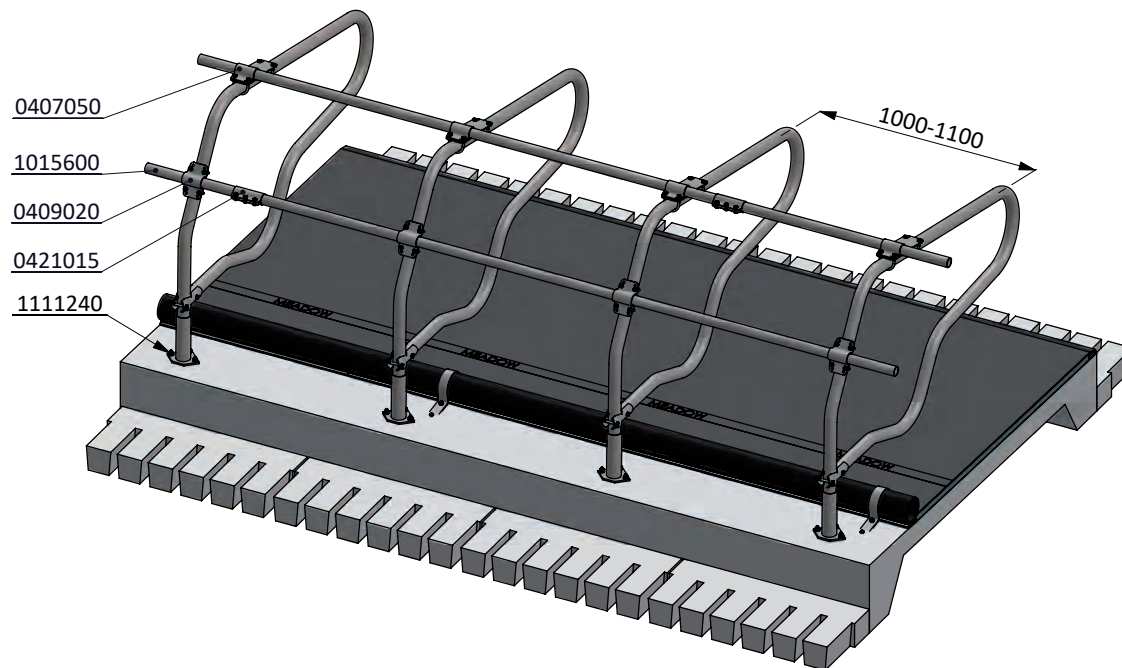

Order-nr.	Description	Number
0110501	freestall divider PROFIT 190 cm, frame only	1
0110502	foot for PROFIT divider 60mm	1
0413031	plate for T-clamp 60x60mm, heavy version	2
7112090	hexagon-head bolt m12x90 galv.	2
8212100	hexagon nut M12 galv.	2

item no.	description
0407050	shoulder rail strap clamp 48x60 mm
0409020	strap clamp 48x60mm
0421015	tube clamp coupling 48mm
1015600	tube 48mm, length 6m, galvanized
1111240	floor anchor, hot dip galv. - M12x106
01921xx	waved neck bar, complete - 2x...cm

freestall div. PROFIT 190

Number:	0110500-A
Unit:	mm
Date:	23-11-2016

optionele positie

min. 65

- 0407050
- 1015600
- 0409020
- 0421015
- 1111240

**\* In case of measurements between 200 and 450 mm, the space needs to be filled to avoid cows from being trapped**

item no.	description
0407050	shoulder rail strap clamp 48x60 mm
0409020	strap clamp 48x60mm
0421015	tube clamp coupling 48mm
1015600	tube 48mm, length 6m, galvanized
1111240	floor anchor, hot dip galv. - M12x106