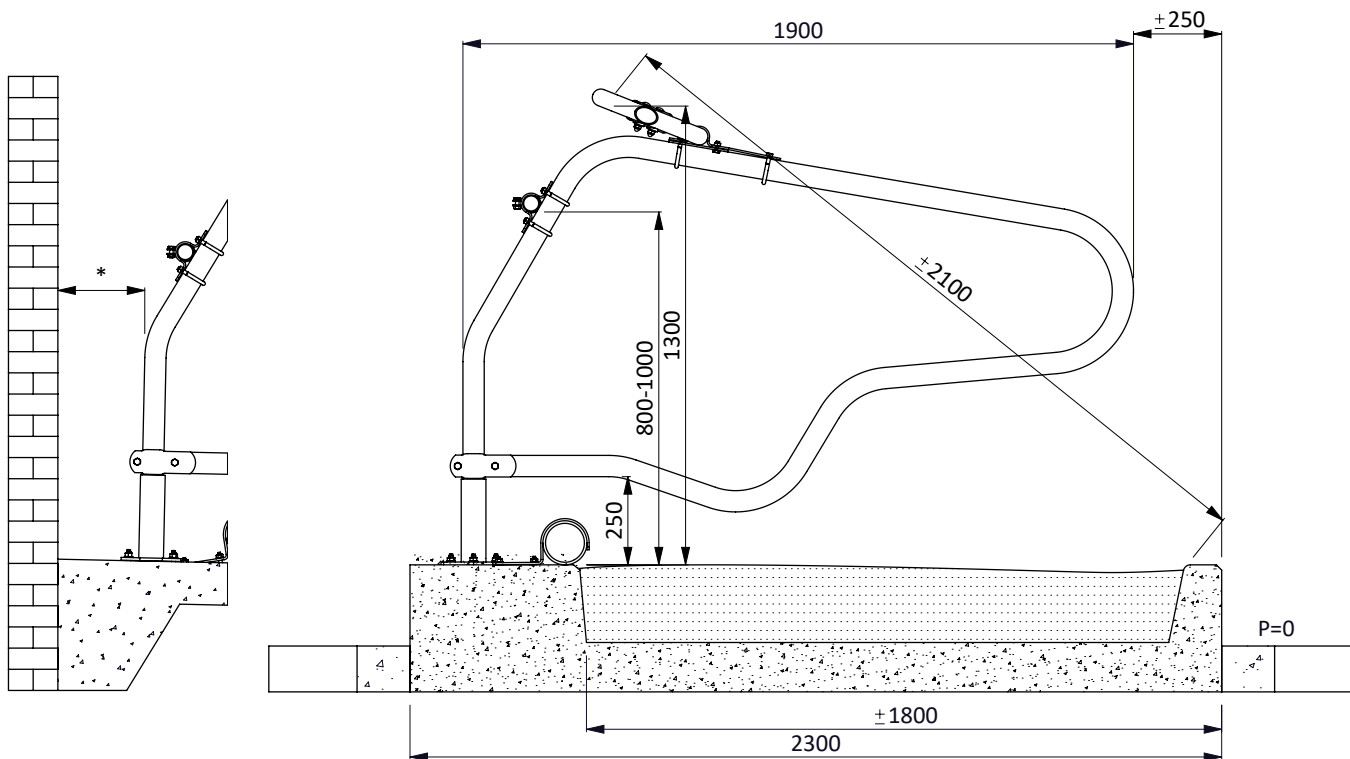

optionele positie

min. 65