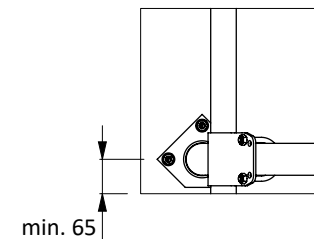

optional position

* In case of measurements between 20 and 45 cm, the space needs to be filled to avoid cows from being trapped

item no.	description
01921xx	waved neck bar, complete - 2x...cm
0407050	shoulder rail strap clamp 48x60 mm
0409020	strap clamp 48x60mm
0421015	tube clamp coupling 48mm
1015600	tube 48mm, length 6m, galvanized
1111440	floor anchor, inox A4 - M12x106

freestall div. PROFIT 216, deep bedding

spinder
DAIRY HOUSING CONCEPTS

Number:	0110613-A
Unit:	mm
Date:	23-11-2016