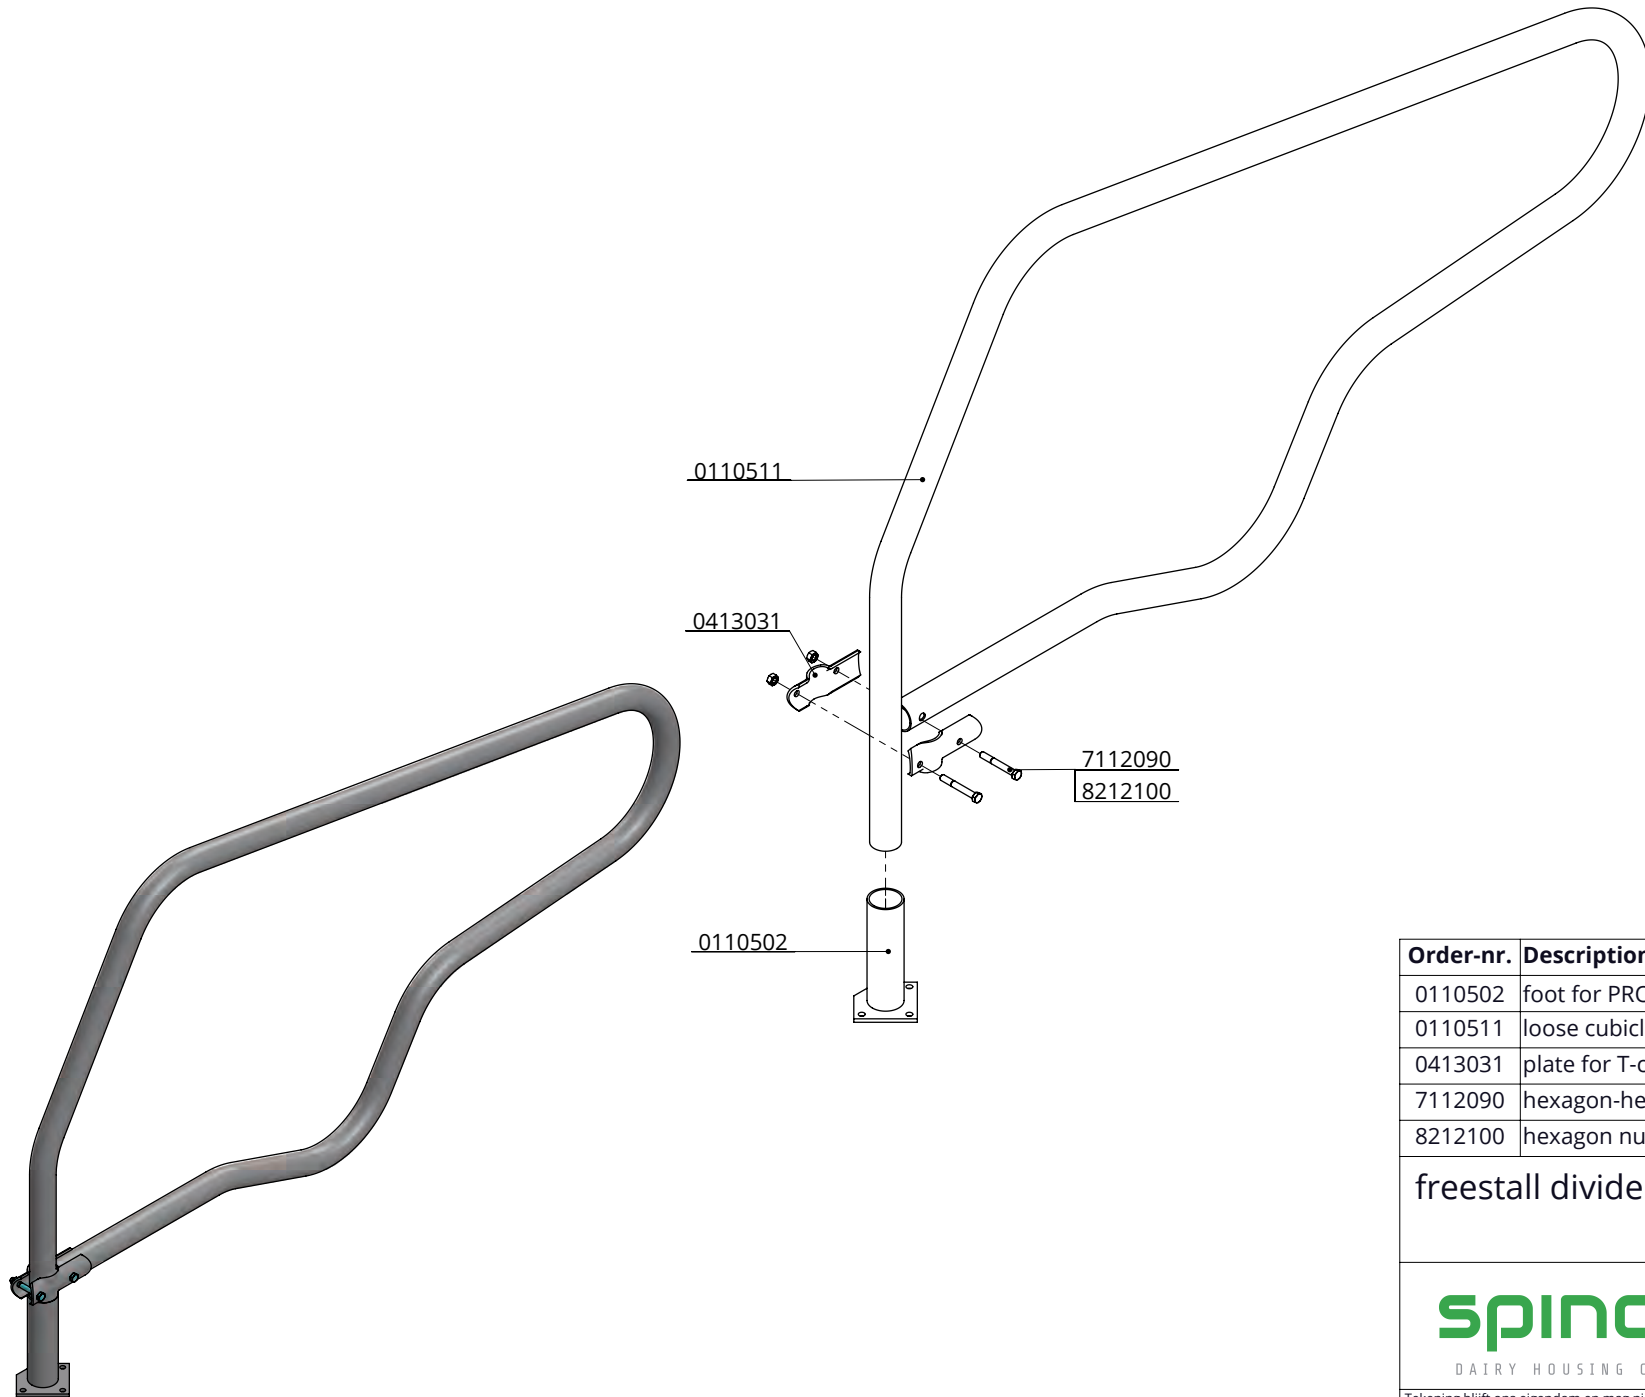

Order-nr.	Description	Number
0110502	foot for PROFIT divider 60mm	1
0110511	loose cubicle partition PROFIT LS 206cm	1
0413031	plate for T-clamp 60x60mm, heavy version	2
7112090	hexagon-head bolt m12x90 galv.	2
8212100	hexagon nut M12 galv.	2

freestall divider for cows PROFIT 206cm

spinder

DAIRY HOUSING CONCEPTS

Number: 0110510-O

Unit: mm

Date: 21-9-2015