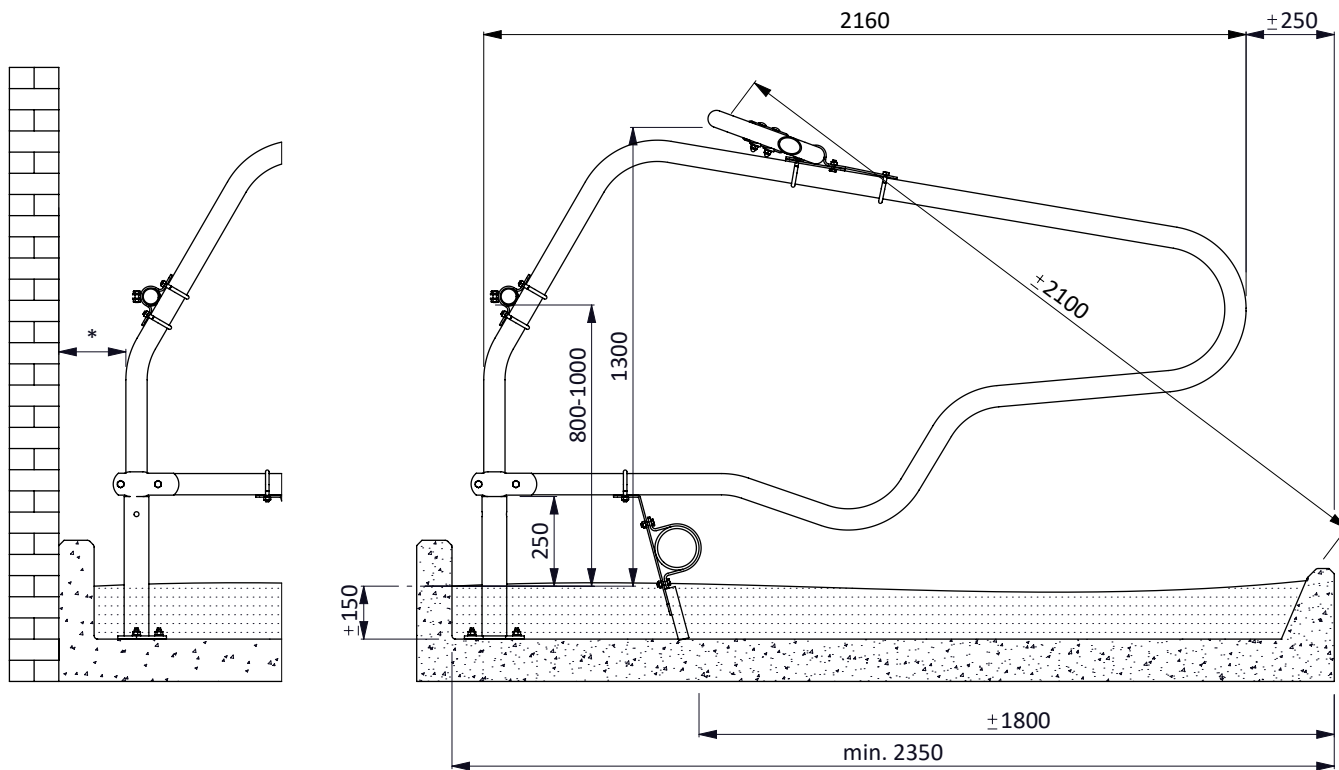

freestall div. PROFIT 216, deep bedding

**spinder**

DAIRY HOUSING CONCEPTS

Number: 0110613-O

Unit: mm

Date: 21-9-2015

optional position

\* In case of measurements between 20 and 45 cm, the space needs to be filled to avoid cows from being trapped

item no.	description
01921xx	waved neck bar, complete - 2x...cm
0407050	shoulder rail strap clamp 48x60 mm
0409020	strap clamp 48x60mm
0421015	tube clamp coupling 48mm
1015600	tube 48mm, length 6m, galvanized
1111440	floor anchor, inox A4 - M12x106