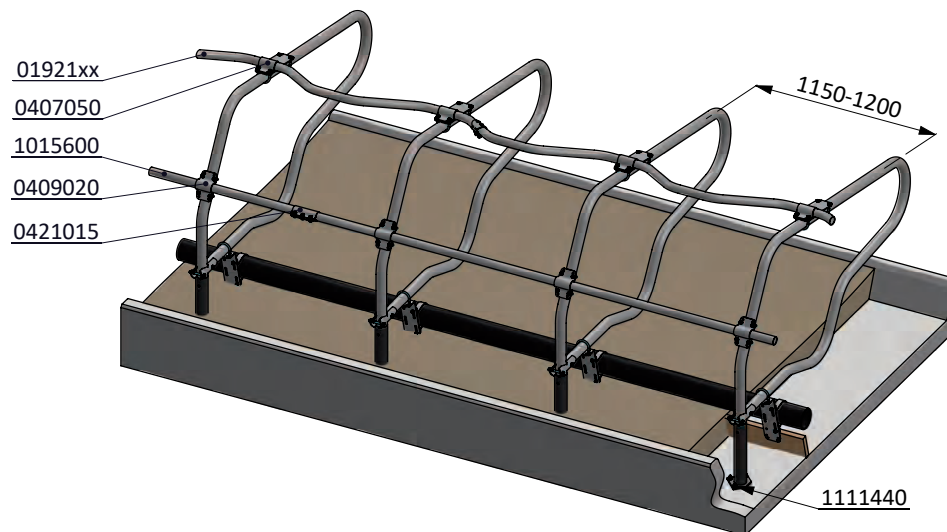

freestall div. PROFIT 206, deep bedding

**spinder**

DAIRY HOUSING CONCEPTS

Number: 0110610-O

Unit: mm

Date: 21-9-2015

\* In case of measurements between 20 and 45 cm, the space needs to be filled to avoid cows from being trapped