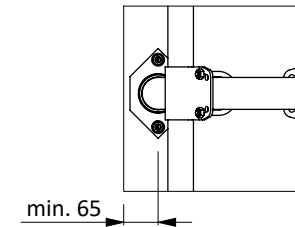

item no.	description
0407050	shoulder rail strap clamp 48x60 mm
0409020	strap clamp 48x60mm
0421015	tube clamp coupling 48mm
1015600	tube 48mm, length 6m, galvanized
1111240	floor anchor, hot dip galv. - M12x106
01921xx	waved neck bar, complete - 2x...cm

item no.	description
0407050	shoulder rail strap clamp 48x60 mm
0409020	strap clamp 48x60mm
0421015	tube clamp coupling 48mm
1015600	tube 48mm, length 6m, galvanized
1111240	floor anchor, hot dip galv. - M12x106

freestall div. PROFIT 206, foot +16cm

**spinder**

DAIRY HOUSING CONCEPTS

Number: 0110710-O

Unit: mm

Date: 21-9-2015

optional position

\* In case of measurements between 20 and 45 cm, the space needs to be filled to avoid cows from being trapped

item no.	description
01921xx	waved neck bar, complete - 2x...cm
0407050	shoulder rail strap clamp 48x60 mm
0409020	strap clamp 48x60mm
0421015	tube clamp coupling 48mm
1015600	tube 48mm, length 6m, galvanized
1102700	PVC protective sleeve 70mm
1111440	floor anchor, inox A4 - M12x106