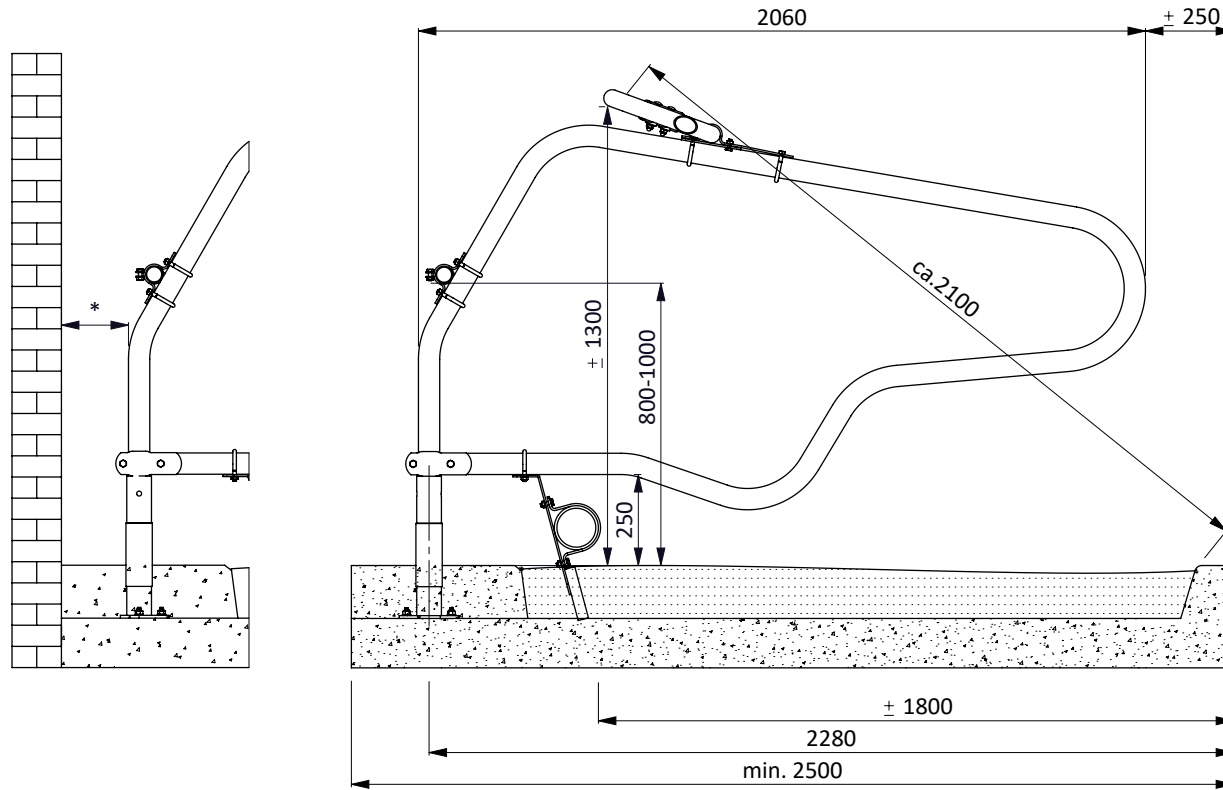

freestall div. PROFIT 206, foot +16cm

**spinder**

DAIRY HOUSING CONCEPTS

Number: 0110710-O

Unit: mm

Date: 21-9-2015

optional position

\* In case of measurements between 20 and 45 cm, the space needs to be filled to avoid cows from being trapped

item no.	description
01921xx	waved neck bar, complete - 2x...cm
0407050	shoulder rail strap clamp 48x60 mm
0409020	strap clamp 48x60mm
0421015	tube clamp coupling 48mm
1015600	tube 48mm, length 6m, galvanized
1102700	PVC protective sleeve 70mm
1111440	floor anchor, inox A4 - M12x106