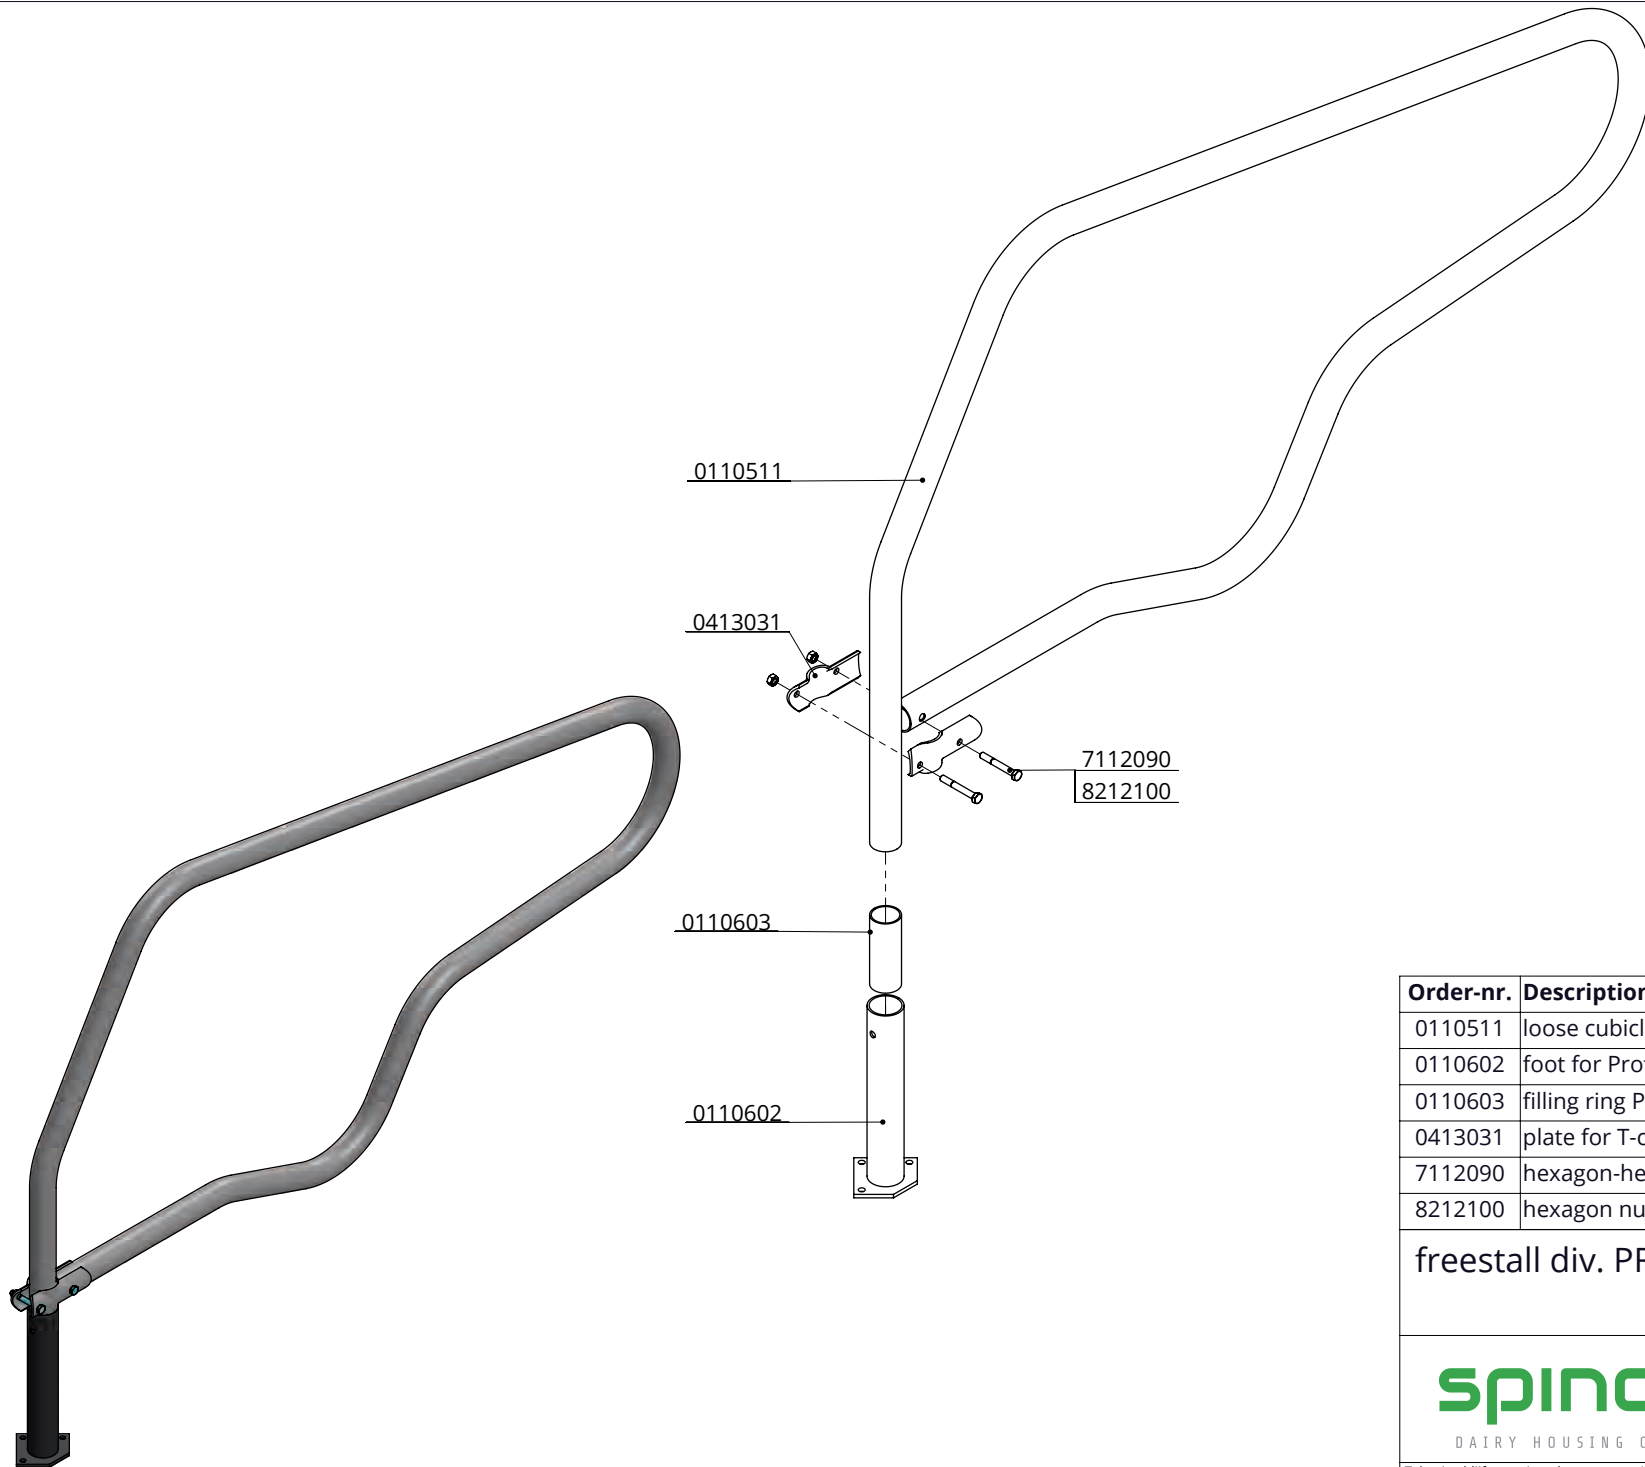

Order-nr.	Description	Number
0110511	loose cubicle partition PROFIT LS 206cm	1
0110602	foot for Profit-deep bedding divider	1
0110603	filling ring PROFIT-DS cows/heifers 160 mm	1
0413031	plate for T-clamp 60x60mm, heavy version	2
7112090	hexagon-head bolt m12x90 galv.	2
8212100	hexagon nut M12 galv.	2

freestall div. PROFIT 206, deep bedding

spinder

DAIRY HOUSING CONCEPTS

Number: 0110610-O

Unit: mm

Date: 21-9-2015