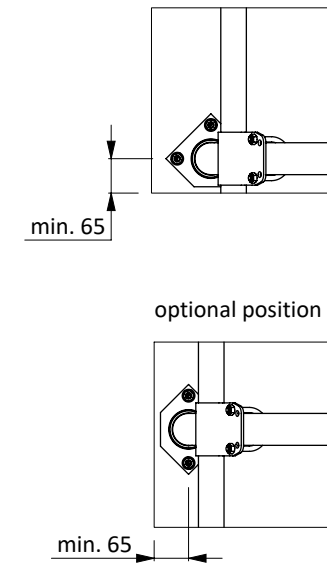

freestall div. PROFIT 206, deep bedding

**spinder**  
DAIRY HOUSING CONCEPTS

Number:	0110710-A
Unit:	mm
Date:	23-11-2016

Order-nr.	Description	Number
0110514	loose cubicle partition PROFIT LS 216cm	1
0110603	filling ring PROFIT-DS cows/heifers 160 mm	1
0110702	foot for Profit-deep bedding divider	1
0413031	plate for T-clamp 60x60mm, heavy version	2
7112090	hexagon-head bolt m12x90 galv.	2
8212100	hexagon nut M12 galv.	2

freestall div. PROFIT 216, foot +16cm

**spinder**

DAIRY HOUSING CONCEPTS

Number: 0110713-O

Unit: mm

Date: 21-9-2015

\* In case of measurements between 20 and 45 cm, the space needs to be filled to avoid cows from being trapped

item no.	description
01921xx	waved neck bar, complete - 2x...cm
0407050	shoulder rail strap clamp 48x60 mm
0409020	strap clamp 48x60mm
0421015	tube clamp coupling 48mm
1015600	tube 48mm, length 6m, galvanized
1102700	PVC protective sleeve 70mm
1111440	floor anchor, inox A4 - M12x106