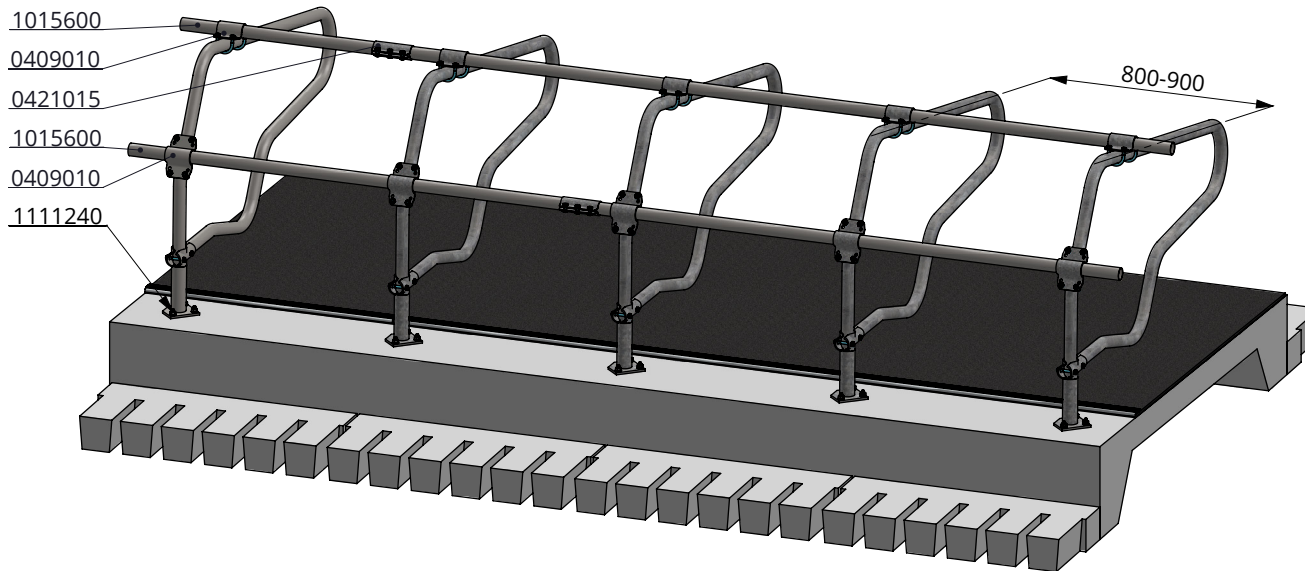

* In case of measurements between 20 and 45 cm, the space needs to be filled to avoid cows from being trapped

item no.	description
0110520	freestall divider heifers PROFIT 175cm
0407050	shoulder rail strap clamp 48x60 mm
0409020	strap clamp 48x60mm
0421015	tube clamp coupling 48mm
1015600	tube 48mm, length 6m, galvanized
1111240	floor anchor, hot dip galv. - M12x106

freestall divider heifers PROFIT 175cm

spinder
DAIRY HOUSING CONCEPTS

Number:	0110520-A
Unit:	mm
Date:	23-11-2016

Order-nr.	Description	Number
0110541	freestall divider PROFIT165cm,frame only	1
0110542	foot for PROFIT divider 48mm	1
0413016	plate for T-clamp 48x48mm, heavy version	2
7310070	coach bolt m10x70 galv.	2
8210400	self locking capped nut M10 galv.	2

freestall divider heifers PROFIT 165cm

spinder

DAIRY HOUSING CONCEPTS

Number: 0110540-O

Unit: mm

Date: 21-9-2015

* In case of measurements between 120 and 350mm, the space needs to be filled to avoid cows from being trapped

item no.	description
0409010	strap clamp 48x48mm
0421015	tube clamp coupling 48mm
1015600	tube 48mm, length 6m, galvanized
1111240	floor anchor, hot dip galv. - M12x106

freestall divider heifers PROFIT 165cm