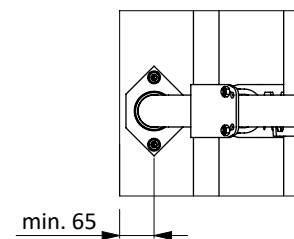

item nr.	description
0409010	strap clamp 48x48mm
0421015	tube clamp coupling 48mm
1015600	tube 48mm, length 6m, galvanized
1111240	floor anchor, hot dip galv. - M12x106

freestall divider calves PROFIT 120cm

Number:	0110580-A
Unit:	mm
Date:	23-11-2016

Order-nr.	Description	Number
0110521	freestall divider PROFIT175cm,frame only	1
0110603	filling ring PROFIT-DS cows/heifers 160 mm	1
0110702	foot for Profit-deep bedding divider	1
0413031	plate for T-clamp 60x60mm, heavy version	2
7112090	hexagon-head bolt m12x90 galv.	2
8212100	hexagon nut M12 galv.	2

freestall div. PROFIT 175, foot +16cm

spinder

DAIRY HOUSING CONCEPTS

Number: 0110720-O

Unit: mm

Date: 21-9-2015

optional position

* In case of measurements between 20 and 45 cm, the space needs to be filled to avoid cows from being trapped

item no.	description
0407050	shoulder rail strap clamp 48x60 mm
0409020	strap clamp 48x60mm
0421015	tube clamp coupling 48mm
1015600	tube 48mm, length 6m, galvanized
1102700	PVC protective sleeve 70mm
1111440	floor anchor, inox A4 - M12x106