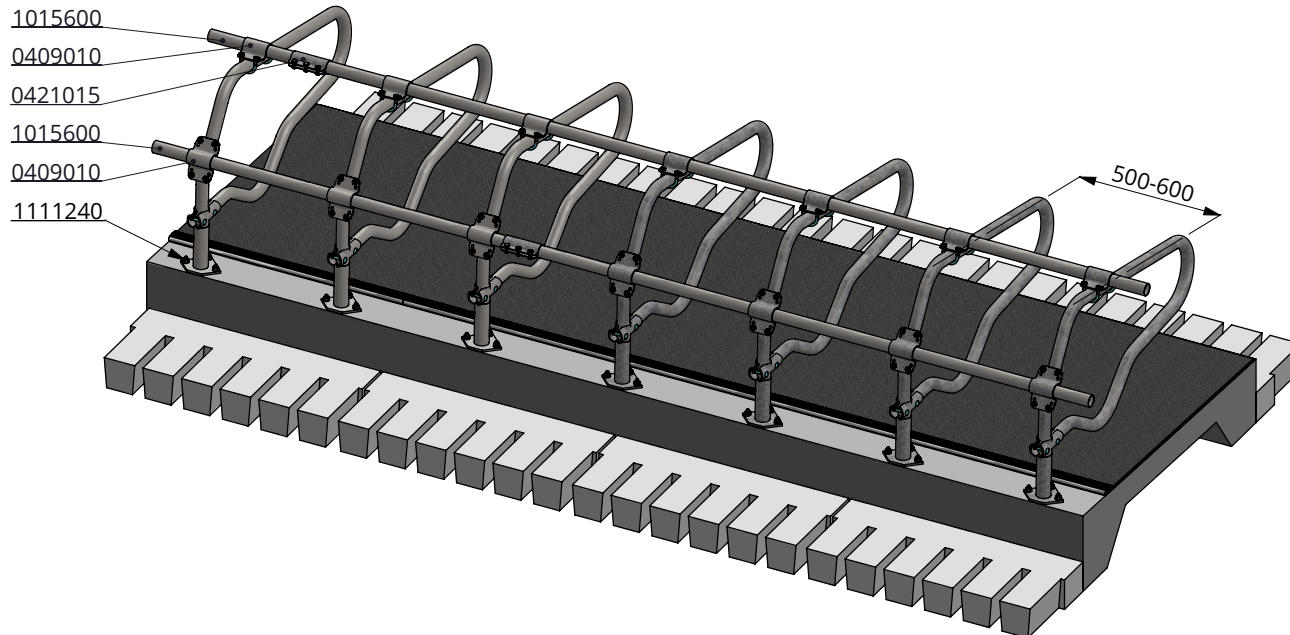

freestall divider calves PROFIT 120cm

spinder

DAIRY HOUSING CONCEPTS

Number: 0110580-O

Unit: mm

Date: 21-9-2015

- 1015600
- 0409010
- 0421015
- 1015600
- 0409010
- 1111240

* In case of measurements between 100 and 300mm, the space needs to be filled to avoid cows from being trapped

item nr.	description
0409010	strap clamp 48x48mm
0421015	tube clamp coupling 48mm
1015600	tube 48mm, length 6m, galvanized
1111240	floor anchor, hot dip galv. - M12x106

freestall divider calves PROFIT 120cm