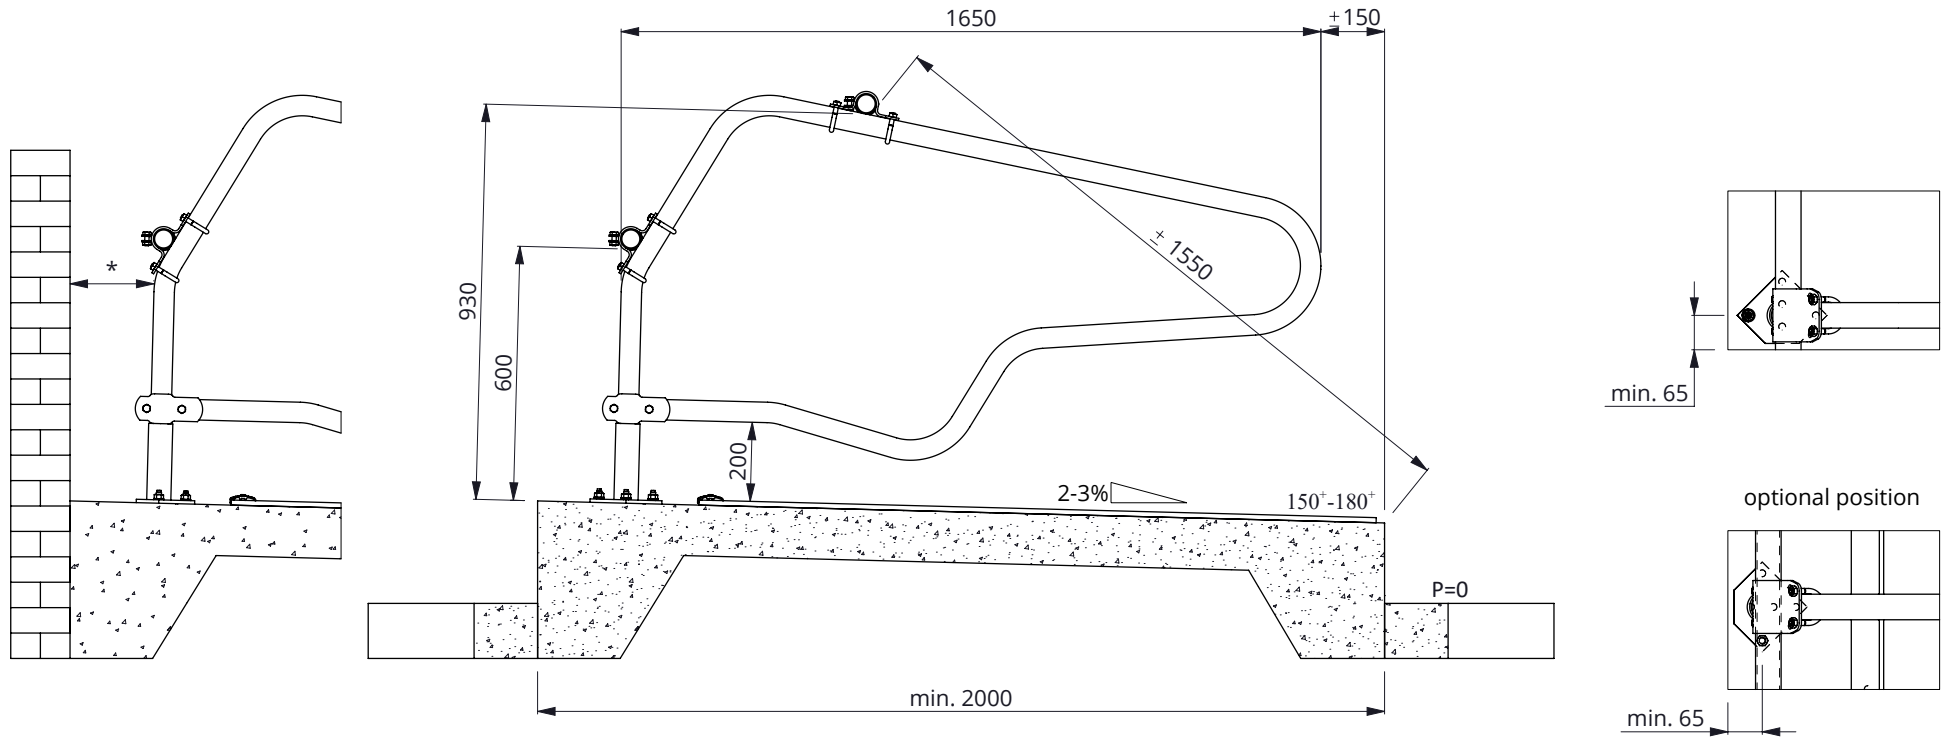

freestall divider heifers PROFIT 165cm

spinder

DAIRY HOUSING CONCEPTS

Number: 0110540-O

Unit: mm

Date: 21-9-2015

* In case of measurements between 120 and 350mm, the space needs to be filled to avoid cows from being trapped

item no.	description
0409010	strap clamp 48x48mm
0421015	tube clamp coupling 48mm
1015600	tube 48mm, length 6m, galvanized
1111240	floor anchor, hot dip galv. - M12x106

freestall divider heifers PROFIT 165cm

Number:	0110540-A
Unit:	mm
Date:	23-11-2016

Order-nr.	Description	Number
0110542	foot for PROFIT divider 48mm	1
0110561	freestall divider PROFIT140cm,frame only	1
0413016	plate for T-clamp 48x48mm, heavy version	2
7310070	coach bolt m10x70 galv.	2
8210400	self locking capped nut M10 galv.	2

item no.	description
0409010	strap clamp 48x48mm
0421015	tube clamp coupling 48mm
1015600	tube 48mm, length 6m, galvanized
1111240	floor anchor, hot dip galv. - M12x106

freestall divider calves PROFIT 140cm