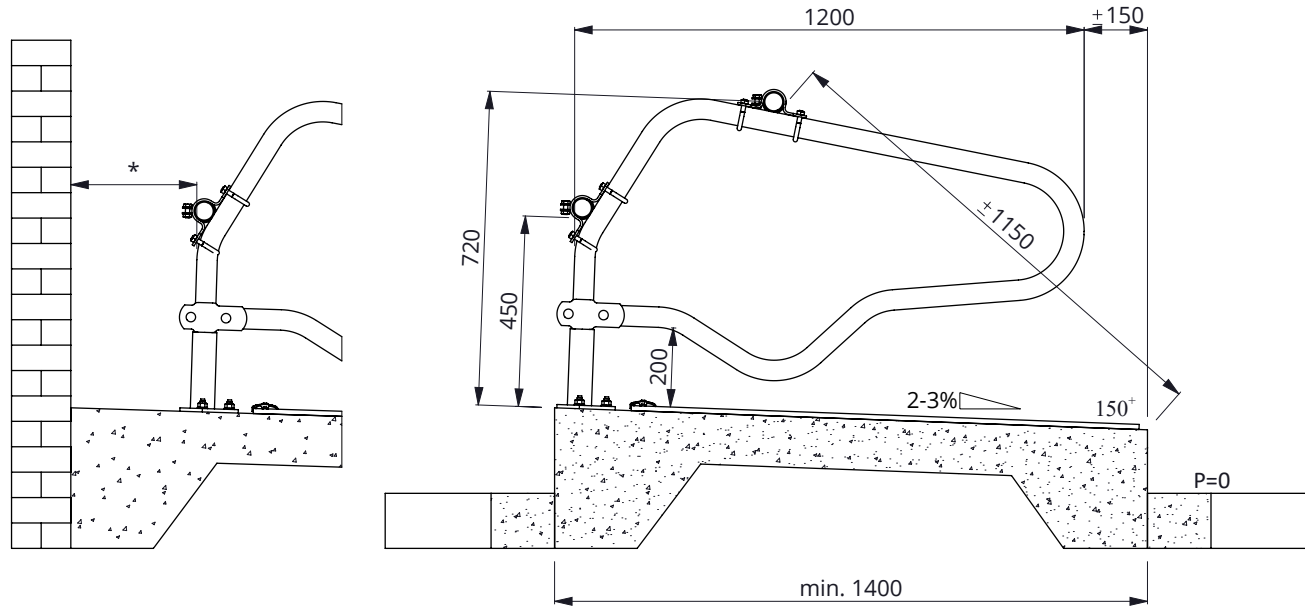

item no.	description
0409010	strap clamp 48x48mm
0421015	tube clamp coupling 48mm
1015600	tube 48mm, length 6m, galvanized
1111240	floor anchor, hot dip galv. - M12x106

freestall divider calves PROFIT 140cm

freestall divider calves PROFIT 120cm

spinder

DAIRY HOUSING CONCEPTS

Number: 0110580-O

Unit: mm

Date: 21-9-2015

- 1015600
- 0409010
- 0421015
- 1015600
- 0409010
- 1111240

* In case of measurements between 100 and 300mm, the space needs to be filled to avoid cows from being trapped

item nr.	description
0409010	strap clamp 48x48mm
0421015	tube clamp coupling 48mm
1015600	tube 48mm, length 6m, galvanized
1111240	floor anchor, hot dip galv. - M12x106

freestall divider calves PROFIT 120cm