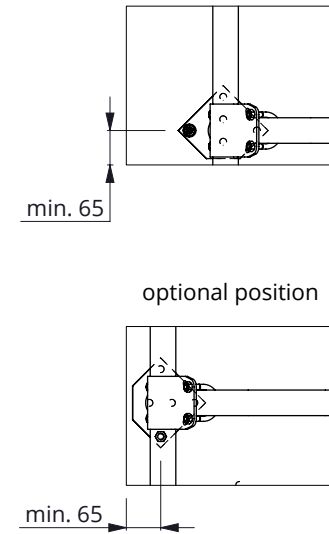

Order-nr.	Description	Number
0110542	foot for PROFIT divider 48mm	1
0110581	freestall divider PROFIT120cm,frame only	1
0413016	plate for T-clamp 48x48mm, heavy version	2
7310070	coach bolt m10x70 galv.	2
8210400	self locking capped nut M10 galv.	2

freestall divider calves PROFIT 120cm

spinder

DAIRY HOUSING CONCEPTS

Number: 0110580-O

Unit: mm

Date: 21-9-2015

- 1015600
- 0409010
- 0421015
- 1015600
- 0409010
- 1111240

* In case of measurements between 100 and 300mm, the space needs to be filled to avoid cows from being trapped

item nr.	description
0409010	strap clamp 48x48mm
0421015	tube clamp coupling 48mm
1015600	tube 48mm, length 6m, galvanized
1111240	floor anchor, hot dip galv. - M12x106

freestall divider calves PROFIT 120cm

Number:	0110580-A
Unit:	mm
Date:	23-11-2016

Order-nr.	Description	Number
0110521	freestall divider PROFIT175cm,frame only	1
0110603	filling ring PROFIT-DS cows/heifers 160 mm	1
0110702	foot for Profit-deep bedding divider	1
0413031	plate for T-clamp 60x60mm, heavy version	2
7112090	hexagon-head bolt m12x90 galv.	2
8212100	hexagon nut M12 galv.	2