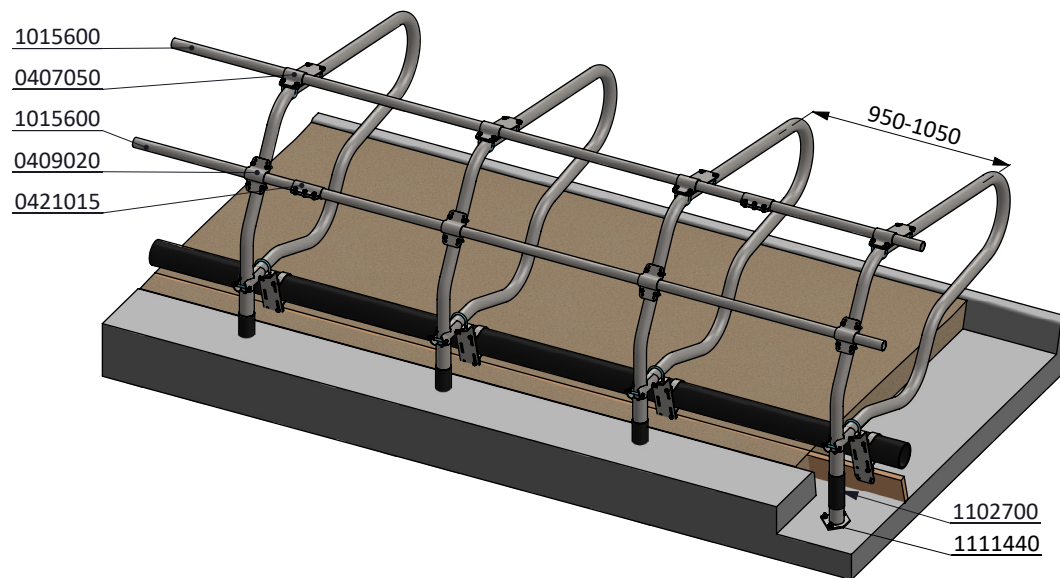

freestall div. PROFIT 175, foot +16cm

spinder

DAIRY HOUSING CONCEPTS

Number: 0110720-O

Unit: mm

Date: 21-9-2015

optional position

* In case of measurements between 20 and 45 cm, the space needs to be filled to avoid cows from being trapped

item no.	description
0407050	shoulder rail strap clamp 48x60 mm
0409020	strap clamp 48x60mm
0421015	tube clamp coupling 48mm
1015600	tube 48mm, length 6m, galvanized
1102700	PVC protective sleeve 70mm
1111440	floor anchor, inox A4 - M12x106