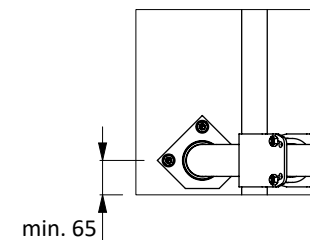

item nr.	description
0409010	strap clamp 48x48mm
0421015	tube clamp coupling 48mm
1015600	tube 48mm, length 6m, galvanized
1111240	floor anchor, hot dip galv. - M12x106

freestall divider calves PROFIT 120cm

Number:	0110580-A
Unit:	mm
Date:	23-11-2016

Order-nr.	Description	Number
0110521	freestall divider PROFIT175cm,frame only	1
0110603	filling ring PROFIT-DS cows/heifers 160 mm	1
0110702	foot for Profit-deep bedding divider	1
0413031	plate for T-clamp 60x60mm, heavy version	2
7112090	hexagon-head bolt m12x90 galv.	2
8212100	hexagon nut M12 galv.	2

freestall div. PROFIT 175, foot +16cm

spinder

DAIRY HOUSING CONCEPTS

Number: 0110720-O

Unit: mm

Date: 21-9-2015

optional position

* In case of measurements between 20 and 45 cm, the space needs to be filled to avoid cows from being trapped

item no.	description
0407050	shoulder rail strap clamp 48x60 mm
0409020	strap clamp 48x60mm
0421015	tube clamp coupling 48mm
1015600	tube 48mm, length 6m, galvanized
1102700	PVC protective sleeve 70mm
1111440	floor anchor, inox A4 - M12x106