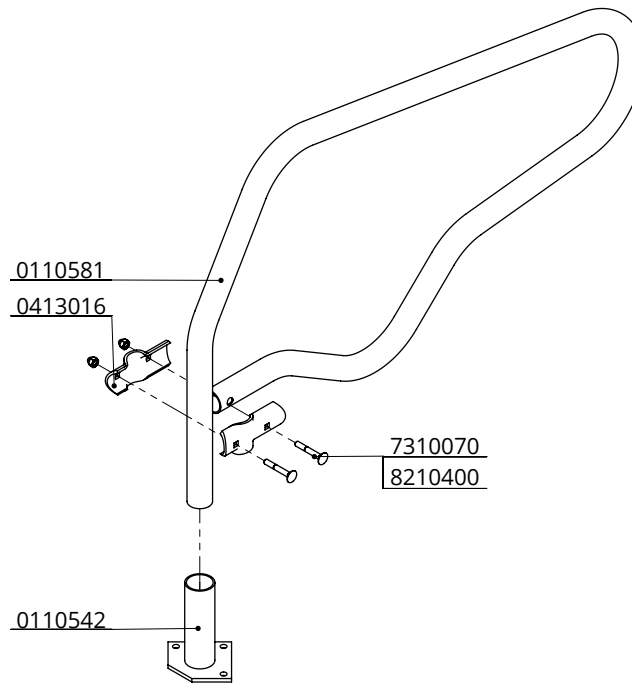

Order-nr.	Description	Number
0110542	foot for PROFIT divider 48mm	1
0110581	freestall divider PROFIT120cm,frame only	1
0413016	plate for T-clamp 48x48mm, heavy version	2
7310070	coach bolt m10x70 galv.	2
8210400	self locking capped nut M10 galv.	2

freestall divider calves PROFIT 120cm

spinder

DAIRY HOUSING CONCEPTS

Number: 0110580-O

Unit: mm

Date: 21-9-2015