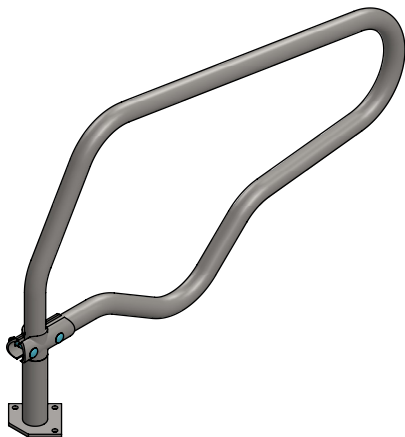

Order-nr.	Description	Number
0110542	foot for PROFIT divider 48mm	1
0110581	freestall divider PROFIT120cm,frame only	1
0413016	plate for T-clamp 48x48mm, heavy version	2
7310070	coach bolt m10x70 galv.	2
8210400	self locking capped nut M10 galv.	2

freestall divider calves PROFIT 120cm

spinder

DAIRY HOUSING CONCEPTS

Number: 0110580-O

Unit: mm

Date: 21-9-2015