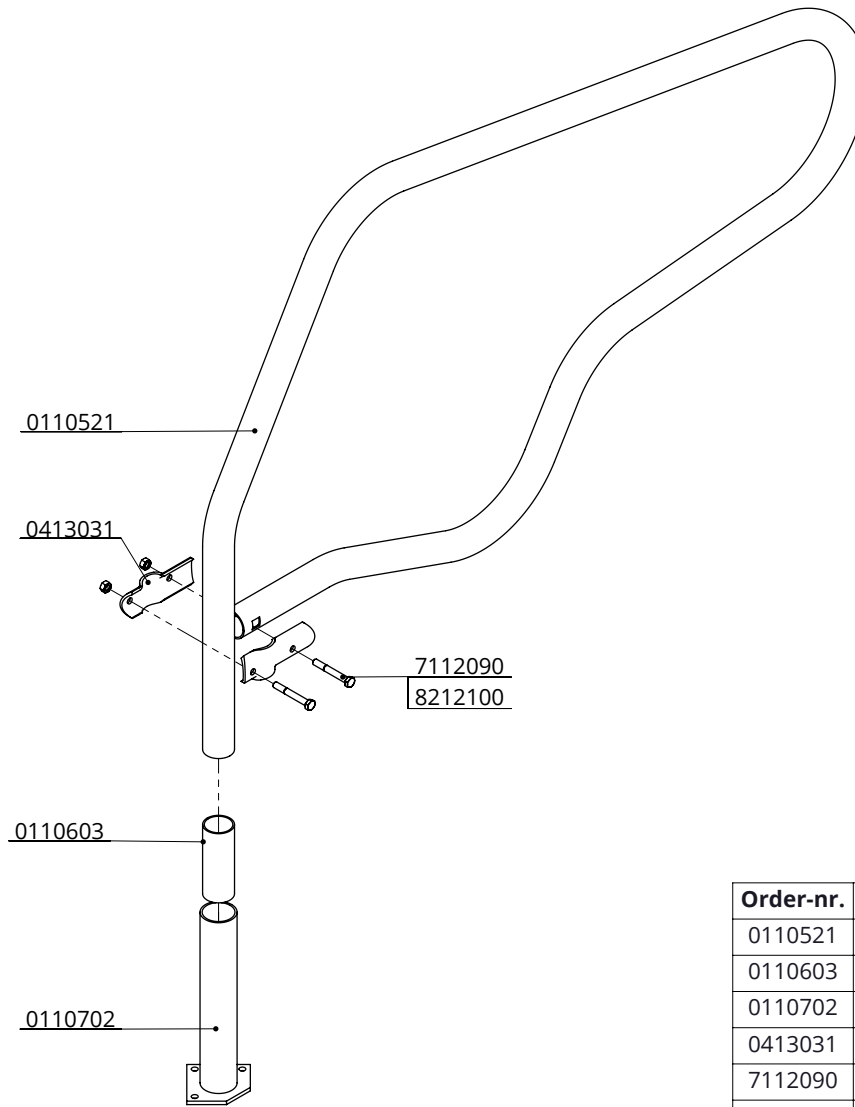

Order-nr.	Description	Number
0110521	freestall divider PROFIT175cm,frame only	1
0110603	filling ring PROFIT-DS cows/heifers 160 mm	1
0110702	foot for Profit-deep bedding divider	1
0413031	plate for T-clamp 60x60mm, heavy version	2
7112090	hexagon-head bolt m12x90 galv.	2
8212100	hexagon nut M12 galv.	2

freestall div. PROFIT 175, foot +16cm

spinder

DAIRY HOUSING CONCEPTS

Number: 0110720-O

Unit: mm

Date: 21-9-2015