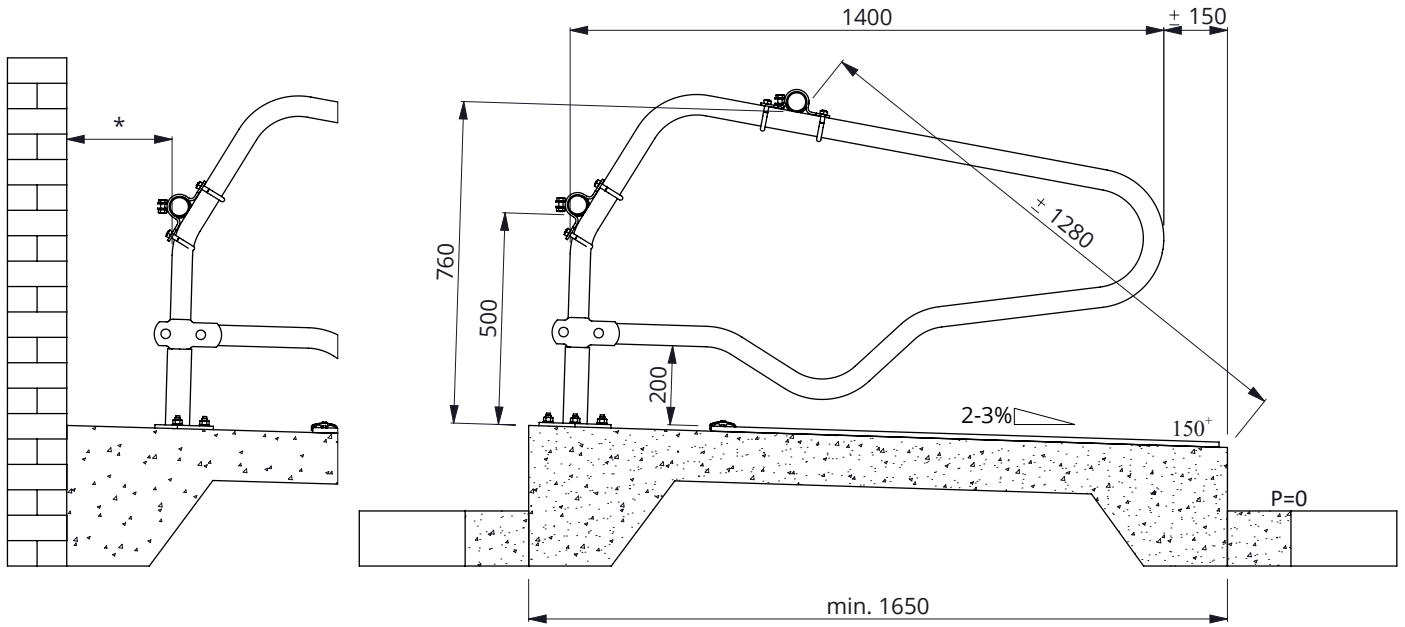

item no.	description
0409010	strap clamp 48x48mm
0421015	tube clamp coupling 48mm
1015600	tube 48mm, length 6m, galvanized
1111240	floor anchor, hot dip galv. - M12x106

freestall divider heifers PROFIT 165cm

freestall divider calves PROFIT 140cm

spinder

DAIRY HOUSING CONCEPTS

Number: 0110560-0

Unit: mm

Date: 21-9-2015

* In case of measurements between 200 and 450mm, the space needs to be filled to avoid cows from being trapped

item no.	description
0409010	strap clamp 48x48mm
0421015	tube clamp coupling 48mm
1015600	tube 48mm, length 6m, galvanized
1111240	floor anchor, hot dip galv. - M12x106

freestall divider calves PROFIT 140cm