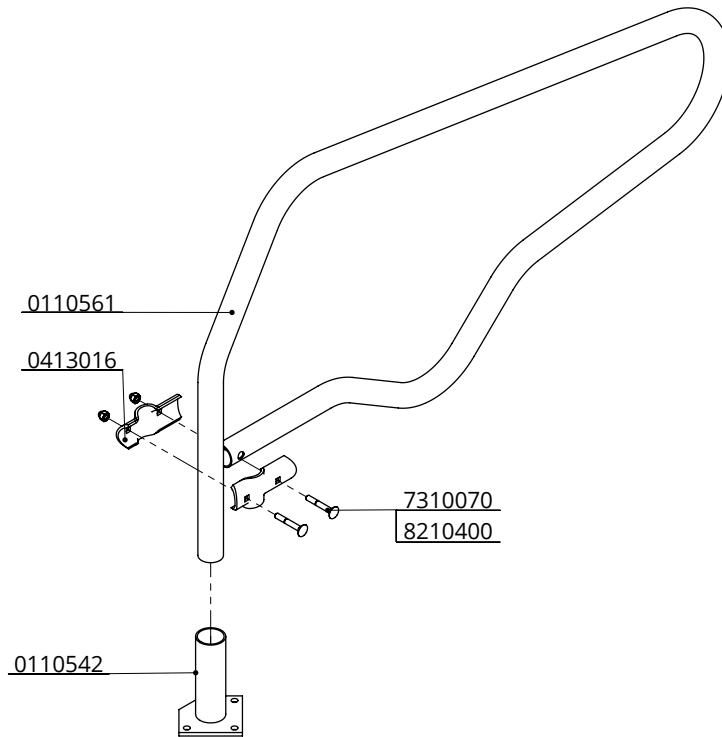

freestall divider heifers PROFIT 165cm

spinder

DAIRY HOUSING CONCEPTS

Number: 0110540-O

Unit: mm

Date: 21-9-2015

* In case of measurements between 120 and 350mm, the space needs to be filled to avoid cows from being trapped

item no.	description
0409010	strap clamp 48x48mm
0421015	tube clamp coupling 48mm
1015600	tube 48mm, length 6m, galvanized
1111240	floor anchor, hot dip galv. - M12x106

freestall divider heifers PROFIT 165cm

Number:	0110540-A
Unit:	mm
Date:	23-11-2016

Order-nr.	Description	Number
0110542	foot for PROFIT divider 48mm	1
0110561	freestall divider PROFIT140cm,frame only	1
0413016	plate for T-clamp 48x48mm, heavy version	2
7310070	coach bolt m10x70 galv.	2
8210400	self locking capped nut M10 galv.	2

item no.	description
0409010	strap clamp 48x48mm
0421015	tube clamp coupling 48mm
1015600	tube 48mm, length 6m, galvanized
1111240	floor anchor, hot dip galv. - M12x106

freestall divider calves PROFIT 140cm