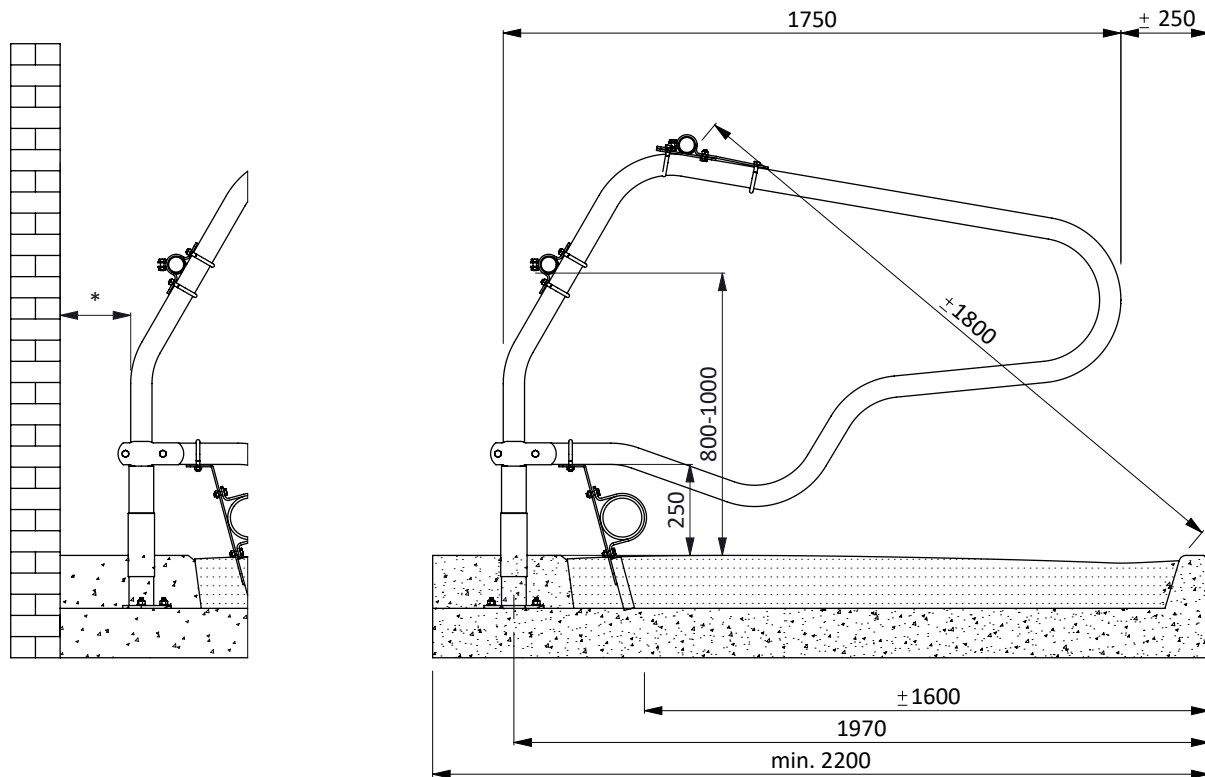

item no.	description
0409010	strap clamp 48x48mm
0421015	tube clamp coupling 48mm
1015600	tube 48mm, length 6m, galvanized
1111240	floor anchor, hot dip galv. - M12x106

freestall divider calves PROFIT 140cm

item nr.	description
0409010	strap clamp 48x48mm
0421015	tube clamp coupling 48mm
1015600	tube 48mm, length 6m, galvanized
1111240	floor anchor, hot dip galv. - M12x106

freestall divider calves PROFIT 120cm

freestall div. PROFIT 175, foot +16cm

spinder

DAIRY HOUSING CONCEPTS

Number: 0110720-O

Unit: mm

Date: 21-9-2015

optional position

* In case of measurements between 20 and 45 cm, the space needs to be filled to avoid cows from being trapped

item no.	description
0407050	shoulder rail strap clamp 48x60 mm
0409020	strap clamp 48x60mm
0421015	tube clamp coupling 48mm
1015600	tube 48mm, length 6m, galvanized
1102700	PVC protective sleeve 70mm
1111440	floor anchor, inox A4 - M12x106