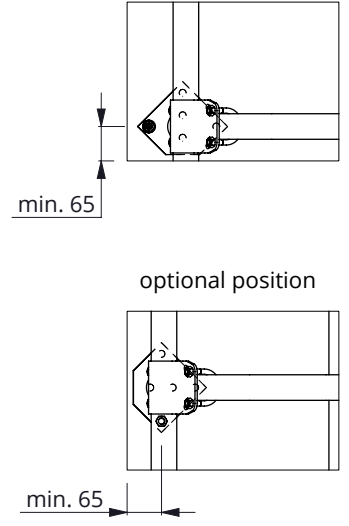

item no.	description
0409010	strap clamp 48x48mm
0421015	tube clamp coupling 48mm
1015600	tube 48mm, length 6m, galvanized
1111240	floor anchor, hot dip galv. - M12x106

freestall divider heifers PROFIT 165cm

Number:	0110540-A
Unit:	mm
Date:	23-11-2016

Order-nr.	Description	Number
0110542	foot for PROFIT divider 48mm	1
0110561	freestall divider PROFIT140cm,frame only	1
0413016	plate for T-clamp 48x48mm, heavy version	2
7310070	coach bolt m10x70 galv.	2
8210400	self locking capped nut M10 galv.	2

freestall divider calves PROFIT 140cm

spinder

DAIRY HOUSING CONCEPTS

Number: 0110560-0

Unit: mm

Date: 21-9-2015

* In case of measurements between 200 and 450mm, the space needs to be filled to avoid cows from being trapped

item no.	description
0409010	strap clamp 48x48mm
0421015	tube clamp coupling 48mm
1015600	tube 48mm, length 6m, galvanized
1111240	floor anchor, hot dip galv. - M12x106

freestall divider calves PROFIT 140cm