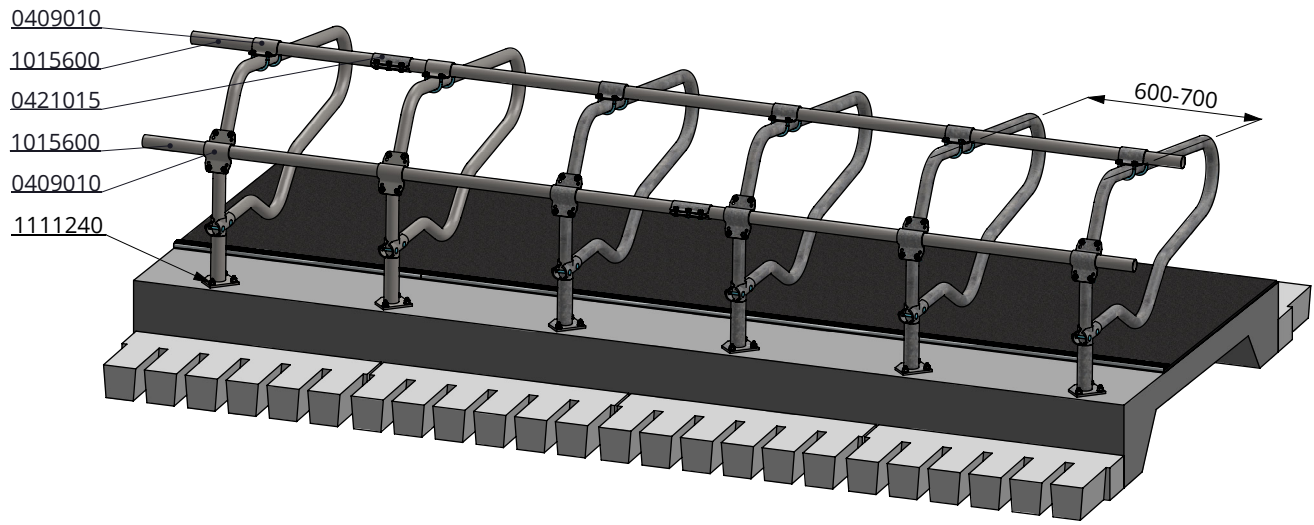

freestall divider calves PROFIT 140cm

spinder

DAIRY HOUSING CONCEPTS

Number: 0110560-0

Unit: mm

Date: 21-9-2015

* In case of measurements between 200 and 450mm, the space needs to be filled to avoid cows from being trapped

item no.	description
0409010	strap clamp 48x48mm
0421015	tube clamp coupling 48mm
1015600	tube 48mm, length 6m, galvanized
1111240	floor anchor, hot dip galv. - M12x106

freestall divider calves PROFIT 140cm