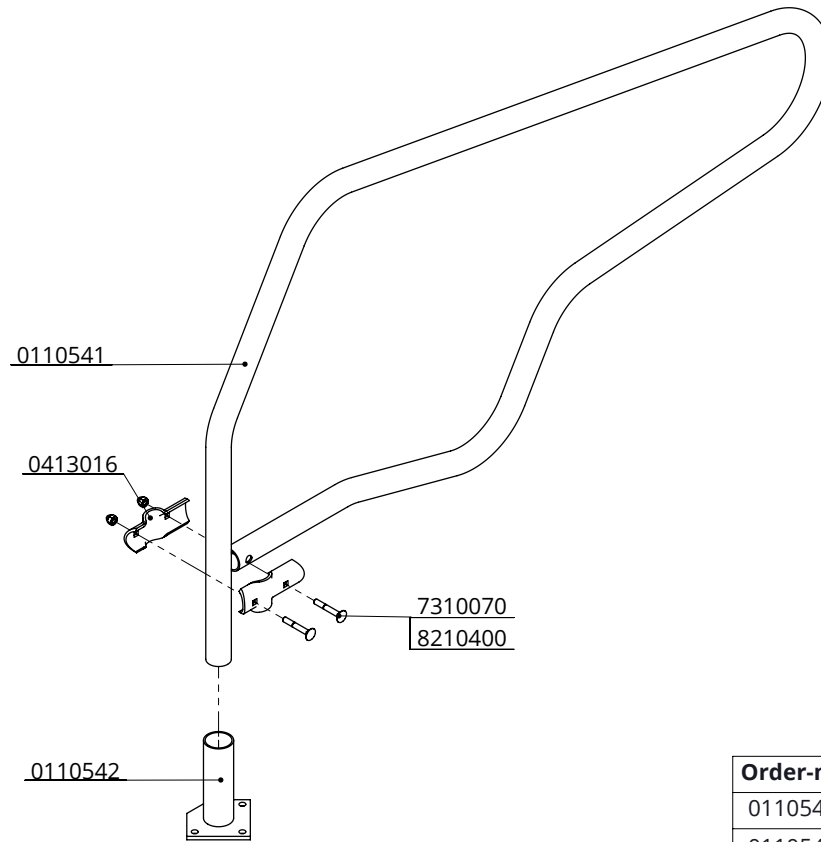

Order-nr.	Description	Number
0110541	freestall divider PROFIT165cm,frame only	1
0110542	foot for PROFIT divider 48mm	1
0413016	plate for T-clamp 48x48mm, heavy version	2
7310070	coach bolt m10x70 galv.	2
8210400	self locking capped nut M10 galv.	2

freestall divider heifers PROFIT 165cm

spinder

DAIRY HOUSING CONCEPTS

Number: 0110540-O

Unit: mm

Date: 21-9-2015