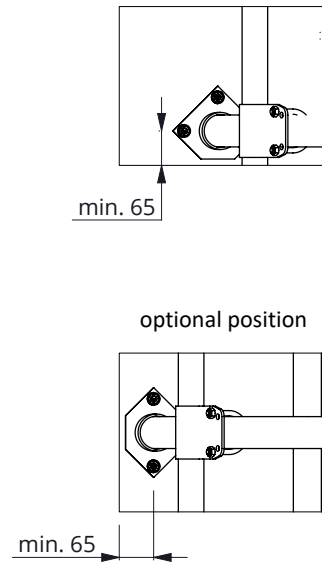

Order-nr.	Description	Number
0110502	foot for PROFIT divider 60mm	1
0110521	freestall divider PROFIT175cm,frame only	1
0413031	plate for T-clamp 60x60mm, heavy version	2
7112090	hexagon-head bolt m12x90 galv.	2
8212100	hexagon nut M12 galv.	2

* In case of measurements between 20 and 45 cm, the space needs to be filled to avoid cows from being trapped

item no.	description
0110520	freestall divider heifers PROFIT 175cm
0407050	shoulder rail strap clamp 48x60 mm
0409020	strap clamp 48x60mm
0421015	tube clamp coupling 48mm
1015600	tube 48mm, length 6m, galvanized
1111240	floor anchor, hot dip galv. - M12x106

item no.	description
0409010	strap clamp 48x48mm
0421015	tube clamp coupling 48mm
1015600	tube 48mm, length 6m, galvanized
1111240	floor anchor, hot dip galv. - M12x106

freestall divider heifers PROFIT 165cm

Number:	0110540-A
Unit:	mm
Date:	23-11-2016

Order-nr.	Description	Number
0110542	foot for PROFIT divider 48mm	1
0110561	freestall divider PROFIT140cm,frame only	1
0413016	plate for T-clamp 48x48mm, heavy version	2
7310070	coach bolt m10x70 galv.	2
8210400	self locking capped nut M10 galv.	2