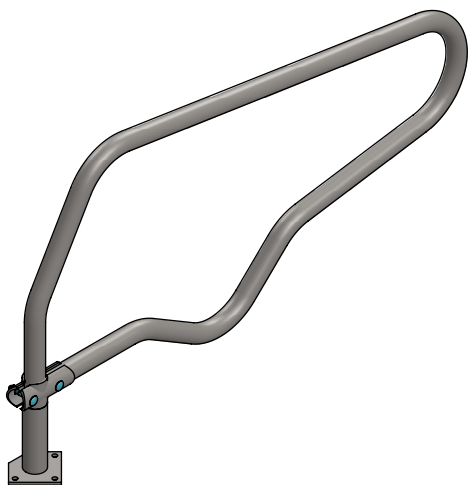

Order-nr.	Description	Number
0110542	foot for PROFIT divider 48mm	1
0110561	freestall divider PROFIT140cm,frame only	1
0413016	plate for T-clamp 48x48mm, heavy version	2
7310070	coach bolt m10x70 galv.	2
8210400	self locking capped nut M10 galv.	2

freestall divider calves PROFIT 140cm

spinder

DAIRY HOUSING CONCEPTS

Number: 0110560-0

Unit: mm

Date: 21-9-2015