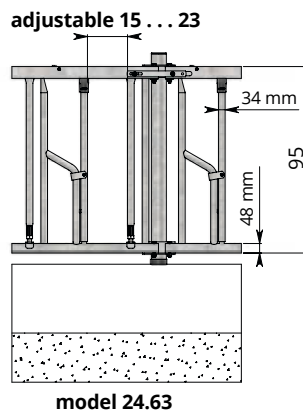

The feeding place width is 55 cm; ages from approx. 9 to 18 months.
For heifers from 18 months we recommend the self-locking feed front for cows.

		Length (center to center)
24.62.500	24.63.500	325 cm (6 feed openings)
24.62.400	24.63.400	274 cm (5 feed openings)
24.62.300	24.63.300	219 cm (4 feed openings)
24.62.200	24.63.200	171 cm (3 feed openings)
24.62.100	24.63.100	119 cm (2 feed openings)

Length (center to center)	Feed front fasteners
450 cm (8 feed openings)	24.62.300 + 24.62.300 02.91.200 (5-10 cm) *
440 cm (8 feed openings)	24.62.300 + 24.62.300 02.91.100 (0 - 5 cm)

		Fittings
10.25.180		Support post 76 mm x 180 cm
11.02.250		Plastic protective sleeve 76 mm
10.26.160		Floor-mounted support post 76 mm x 160 cm
11.06.250		Stopper 76 mm
02.91.100		Set of feed front fasteners 76 mm
22.92.680		Operating handle
02.90.285		Hinge assembly for gate
02.90.950		Castor wheel (for gates longer than 2 m)

* For feed front fasteners of 5-10 cm and 10-20 cm, longer connecting strips need to be ordered.

Age	Size A	Size B
up to 6 months	43+-48+	118+-123+
6-10 months	48+-53+	123+-128+

The feeding place width is 45 cm per animal; ages from approx. 3 to 9 months. Neck width adjustable from 10 to 18.5 cm.

		Length (center to center)
24.64.500		325 cm (7 feed openings)
24.64.400		282 cm (6 feed openings)
24.64.360		239 cm (5 feed openings)
24.64.300		196 cm (4 feed openings)
24.64.260		153 cm (3 feed openings)
24.64.200		110 cm (2 feed openings)

Length (center to center)	Feed front fasteners
450 cm (9 feed openings)	24.64.360 + 24.64.300 02.91.200 (5-10 cm) *
440 cm (9 feed openings)	24.64.360 + 24.64.300 02.91.100 (0 - 5 cm)