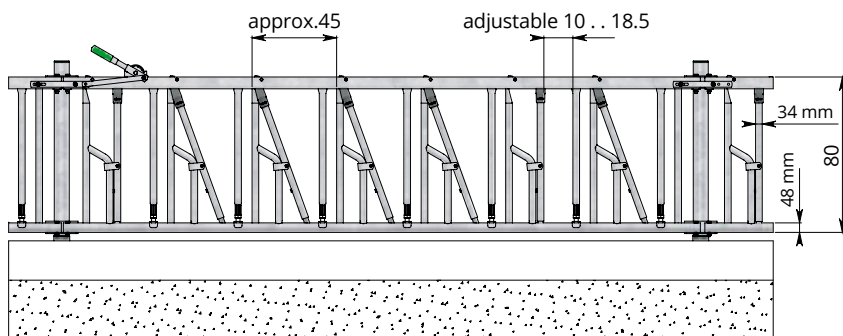

The feeding place width is 55 cm; ages from approx. 9 to 18 months.
For heifers from 18 months we recommend the self-locking feed front for cows.

		Length (center to center)
24.62.500	24.63.500	325 cm (6 feed openings)
24.62.400	24.63.400	274 cm (5 feed openings)
24.62.300	24.63.300	219 cm (4 feed openings)
24.62.200	24.63.200	171 cm (3 feed openings)
24.62.100	24.63.100	119 cm (2 feed openings)

* For feed front fasteners of 5-10 cm and 10-20 cm, longer connecting strips need to be ordered.

Age	Size A	Size B
up to 6 months	43+-48+	118+-123+
6-10 months	48+-53+	123+-128+

The feeding place width is 45 cm per animal; ages from approx. 3 to 9 months. Neck width adjustable from 10 to 18.5 cm.