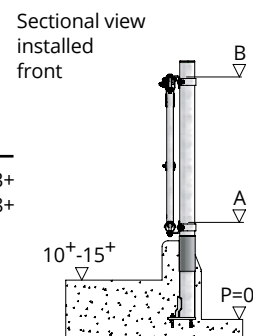

The feeding place width is 55 cm; ages from approx. 9 to 18 months.
For heifers from 18 months we recommend the self-locking feed front for cows.

		Length (center to center)
24.62.500	24.63.500	325 cm (6 feed openings)
24.62.400	24.63.400	274 cm (5 feed openings)
24.62.300	24.63.300	219 cm (4 feed openings)
24.62.200	24.63.200	171 cm (3 feed openings)
24.62.100	24.63.100	119 cm (2 feed openings)

* For feed front fasteners of 5-10 cm and 10-20 cm, longer connecting strips need to be ordered.

Age	Size A	Size B
up to 6 months	43+-48+	118+-123+
6-10 months	48+-53+	123+-128+

The feeding place width is 45 cm per animal; ages from approx. 3 to 9 months. Neck width adjustable from 10 to 18.5 cm.

		Length (center to center)
24.64.500		325 cm (7 feed openings)
24.64.400		282 cm (6 feed openings)
24.64.360		239 cm (5 feed openings)
24.64.300		196 cm (4 feed openings)
24.64.260		153 cm (3 feed openings)
24.64.200		110 cm (2 feed openings)