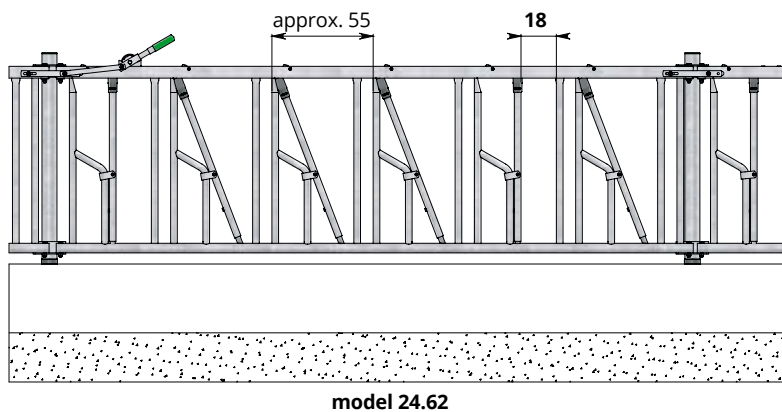

The feeding place width is 55 cm; ages from approx. 9 to 18 months.
For heifers from 18 months we recommend the self-locking feed front for cows.

		Length (center to center)
24.62.500	24.63.500	325 cm (6 feed openings)
24.62.400	24.63.400	274 cm (5 feed openings)
24.62.300	24.63.300	219 cm (4 feed openings)
24.62.200	24.63.200	171 cm (3 feed openings)
24.62.100	24.63.100	119 cm (2 feed openings)

Length (center to center)	Feed front fasteners
450 cm (8 feed openings)	24.62.300 + 24.62.300 02.91.200 (5-10 cm) *
440 cm (8 feed openings)	24.62.300 + 24.62.300 02.91.100 (0 - 5 cm)

		Fittings
10.25.180		Support post 76 mm x 180 cm
11.02.250		Plastic protective sleeve 76 mm
10.26.160		Floor-mounted support post 76 mm x 160 cm
11.06.250		Stopper 76 mm
02.91.100		Set of feed front fasteners 76 mm
22.92.680		Operating handle
02.90.285		Hinge assembly for gate
02.90.950		Castor wheel (for gates longer than 2 m)

* For feed front fasteners of 5-10 cm and 10-20 cm, longer connecting strips need to be ordered.

Age	Size A	Size B
up to 6 months	43+-48+	118+-123+
6-10 months	48+-53+	123+-128+

The feeding place width is 45 cm per animal; ages from approx. 3 to 9 months. Neck width adjustable from 10 to 18.5 cm.

		Length (center to center)
24.64.500		325 cm (7 feed openings)
24.64.400		282 cm (6 feed openings)
24.64.360		239 cm (5 feed openings)
24.64.300		196 cm (4 feed openings)
24.64.260		153 cm (3 feed openings)
24.64.200		110 cm (2 feed openings)

Length (center to center)	Feed front fasteners
450 cm (9 feed openings)	24.64.360 + 24.64.300 02.91.200 (5-10 cm) *
440 cm (9 feed openings)	24.64.360 + 24.64.300 02.91.100 (0 - 5 cm)