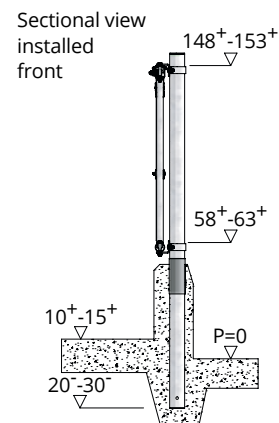

- Self-locking feed front for large stock.

- Individually unlocking via pushbutton control.

- A self-locking feed front with a length of up to 30 m can be operated with one handle.

Baseline self-locking feed fronts

The feeding place width is 55 cm; ages from approx. 9 to 18 months.
For heifers from 18 months we recommend the self-locking feed front for cows.

		Length (center to center)
24.62.500	24.63.500	325 cm (6 feed openings)
24.62.400	24.63.400	274 cm (5 feed openings)
24.62.300	24.63.300	219 cm (4 feed openings)
24.62.200	24.63.200	171 cm (3 feed openings)
24.62.100	24.63.100	119 cm (2 feed openings)

* For feed front fasteners of 5-10 cm and 10-20 cm, longer connecting strips need to be ordered.

Age	Size A	Size B
up to 6 months	43+-48+	118+-123+
6-10 months	48+-53+	123+-128+

The feeding place width is 45 cm per animal; ages from approx. 3 to 9 months. Neck width adjustable from 10 to 18.5 cm.

		Length (center to center)
24.64.500		325 cm (7 feed openings)
24.64.400		282 cm (6 feed openings)
24.64.360		239 cm (5 feed openings)
24.64.300		196 cm (4 feed openings)
24.64.260		153 cm (3 feed openings)
24.64.200		110 cm (2 feed openings)