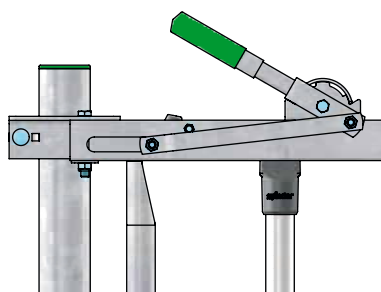

- Self-locking feed front for large stock.

- Individually unlocking via pushbutton control.

- A self-locking feed front with a length of up to 30 m can be operated with one handle.

Baseline self-locking feed fronts

Simple but strong, these are the Baseline self-locking feed fronts. Fitted with the closed upper section with hidden locking mechanism, as is a characteristic feature of Spinder. Only the push button for releasing the locked-in cow sticks out from the top of the profile. No parts where collars can be caught!

Available for large stock as well as for heifers, young stock and calves. Various feed place widths and matching heights. This allows the animals to get used to the feed front from an early age. Fitted with the Spinder plastic movable bar stopper; nice and quiet, and with a drop pin in the catching bar to prevent catching of the collars.

Important features:

- The central operating handle allows you to open or close up to 30 m feed front in one move.
- The central operating handle can be used to set the entire feed fence in the locking position;
- Great catching performance thanks to the light-acting locking mechanism;
- The animals are unable to release themselves since the locking mechanism is entirely hidden in the upper section;
- When closed, it will be possible to release the individual animals with a simple push of a button;
- The central operating handle can be used to release all animals in one move;
- Using the optional Indivast locking mechanism, the animals can be individually secured in the feed front;
- Ear tag friendly.